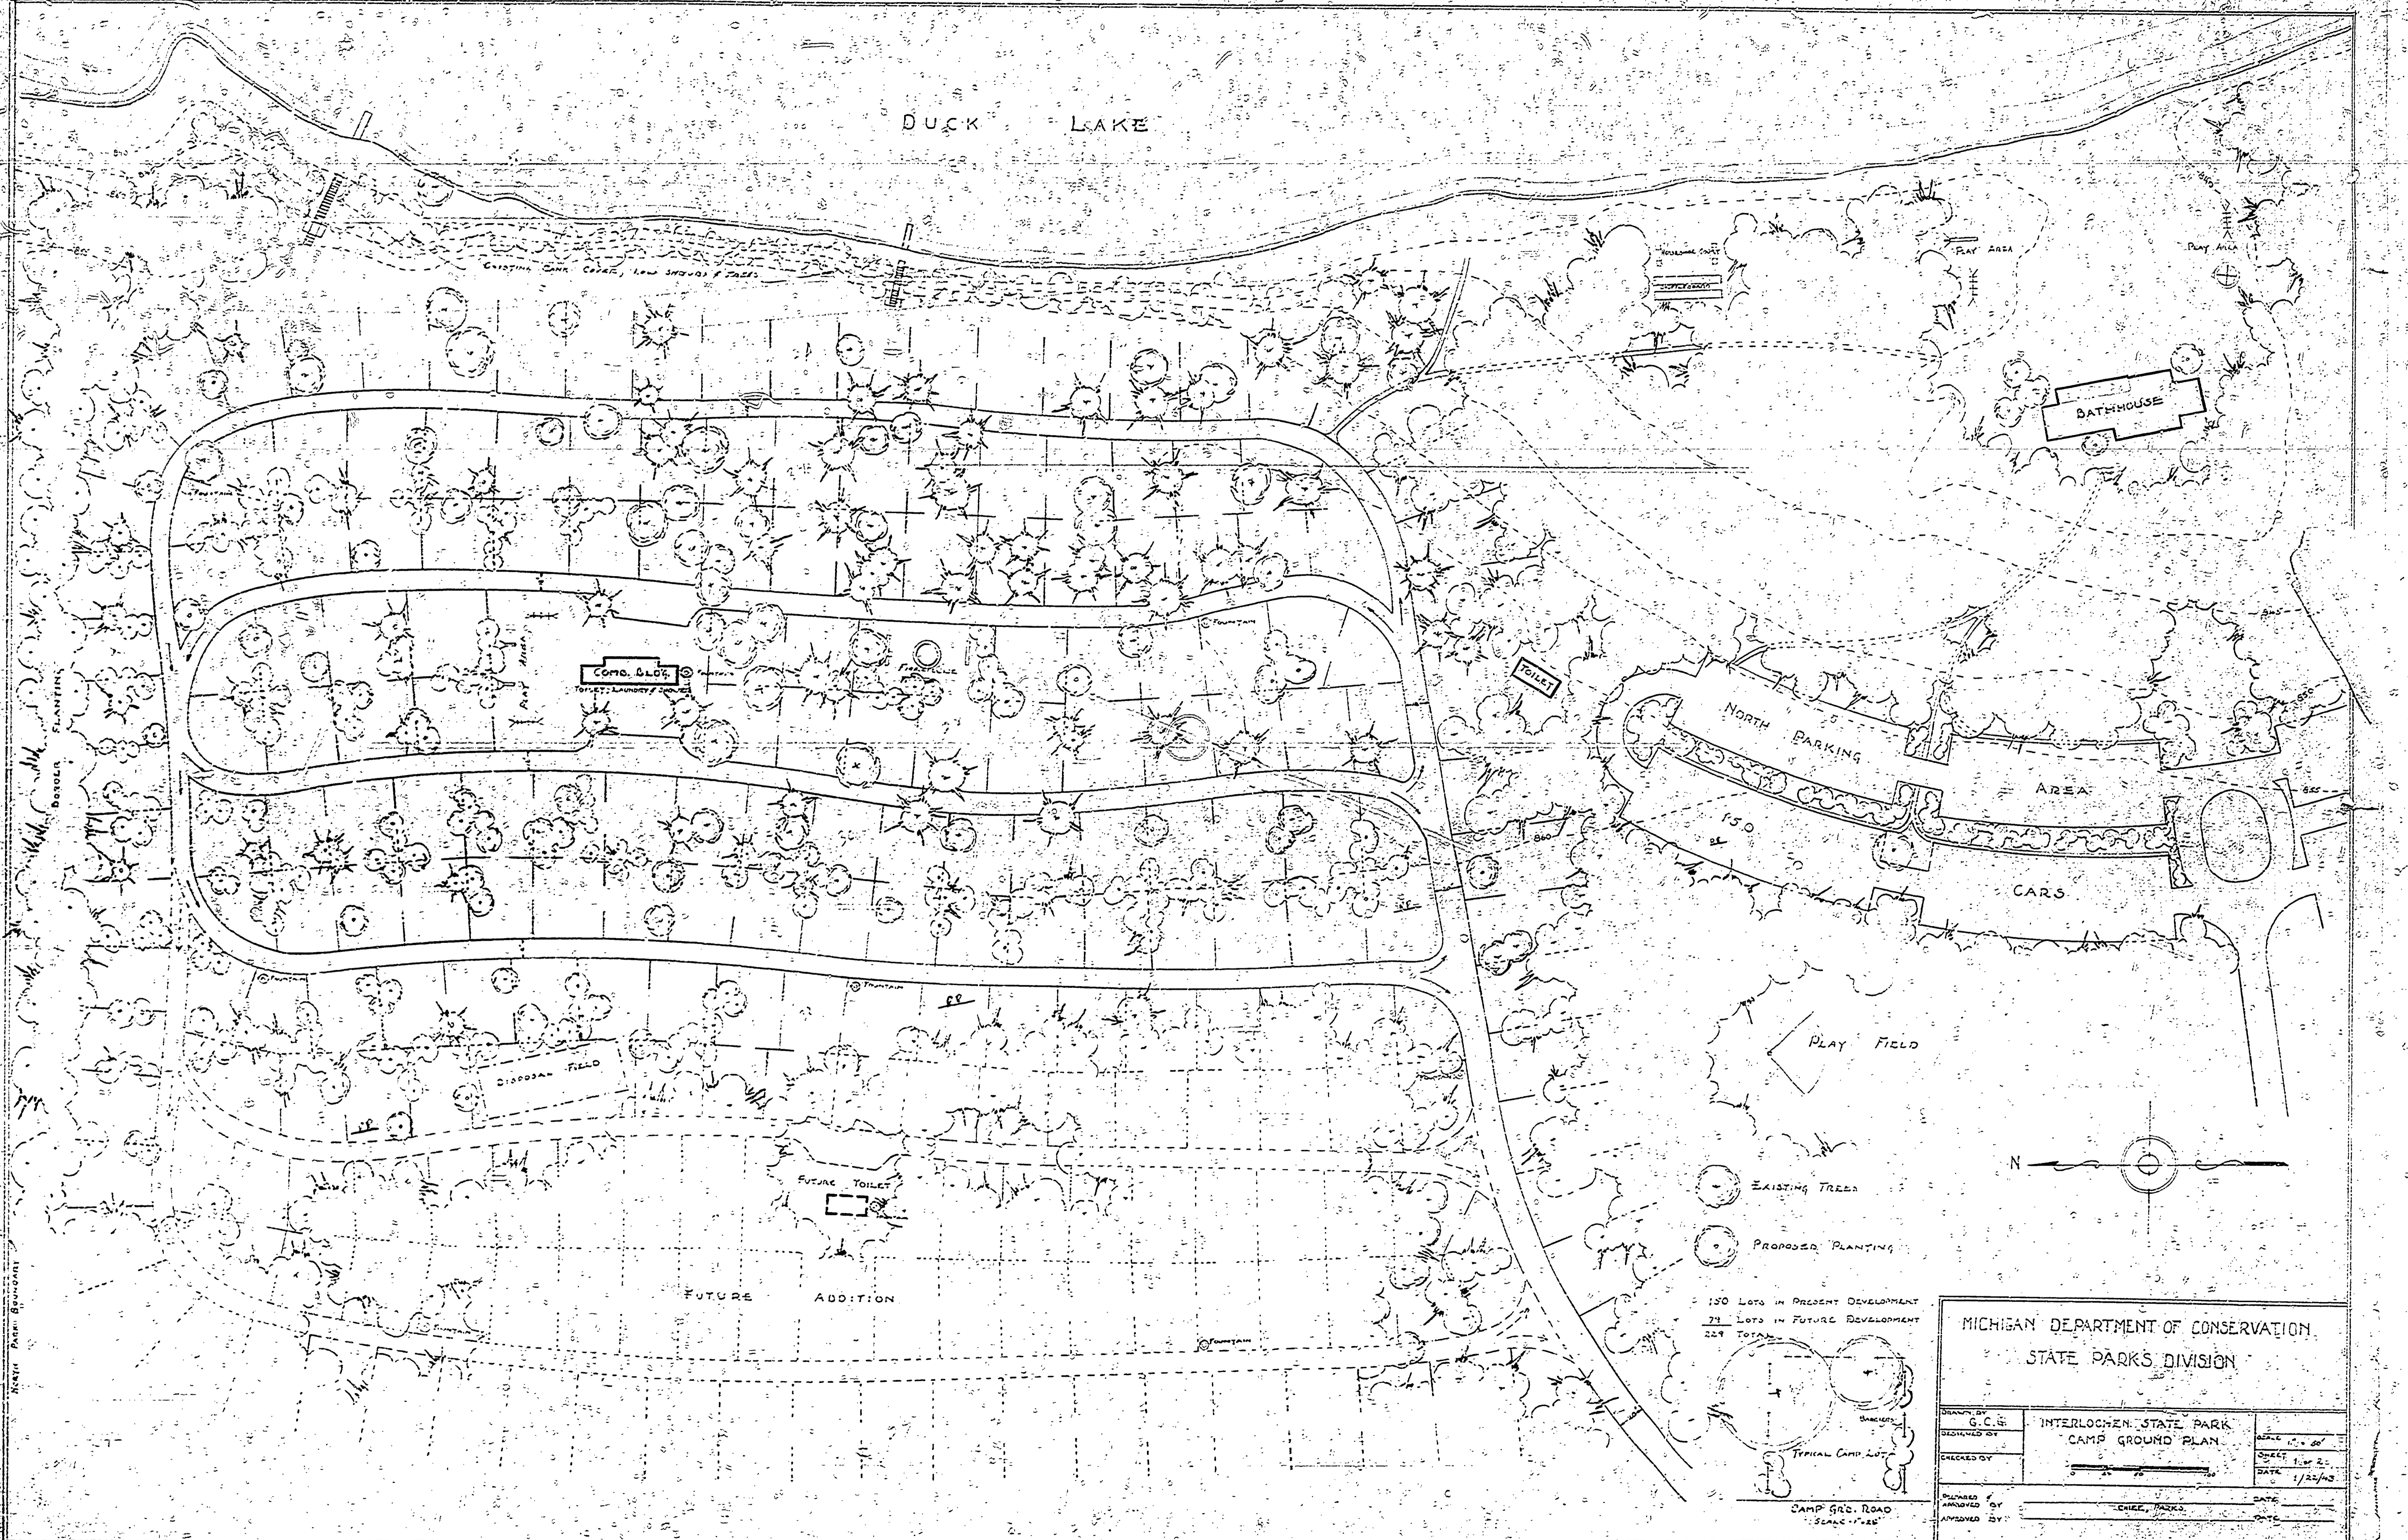

DUCK LAKE

150 LOTS IN PRESENT DEVELOPMENT
 79 LOTS IN FUTURE DEVELOPMENT
 229 TOTAL

MICHIGAN DEPARTMENT OF CONSERVATION STATE PARKS DIVISION		
DESIGNED BY G.C.G.	INTERLOCHEN STATE PARK CAMP GROUND PLAN	SCALE 1" = 20'
CHECKED BY		SHEET 1 OF 25 DATE 1/25/48
APPROVED BY		DATE