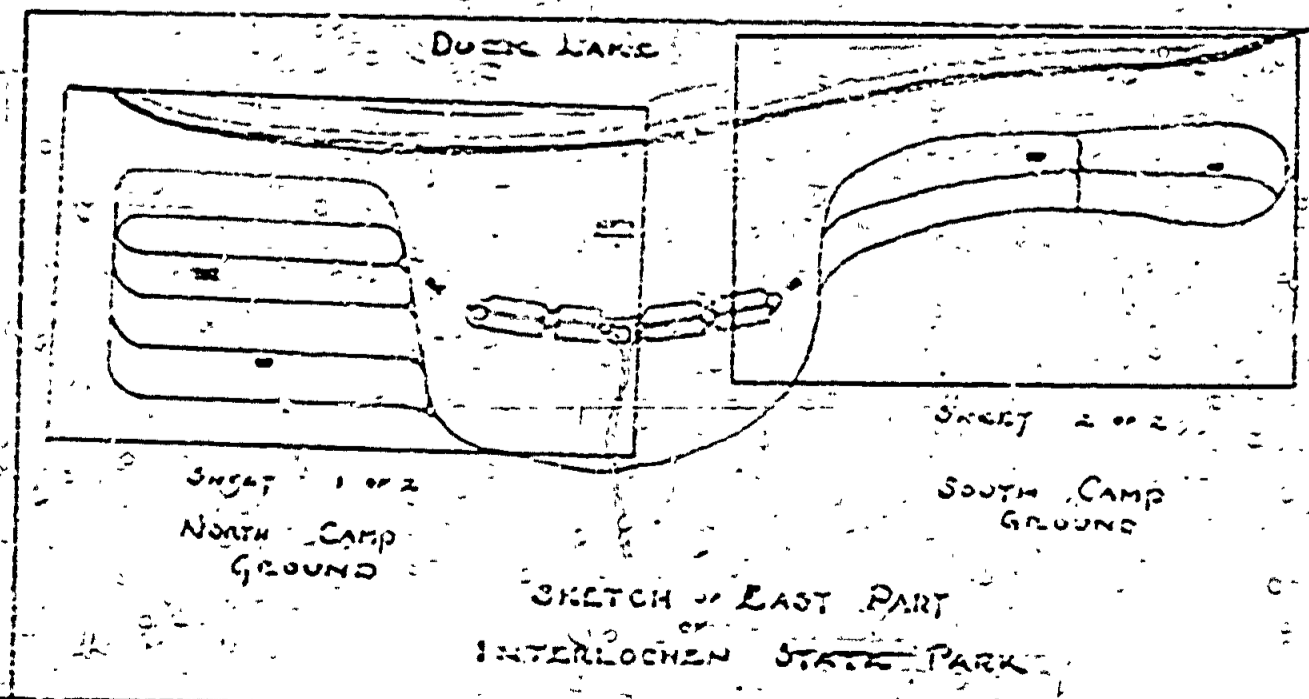

NOTE:
 122 CAMP SITES
 ALL FOLIAGE EXISTING

MICHIGAN DEPARTMENT OF CONSERVATION		STATE PARK DIVISION	
DESIGNED BY	INTERLOCHEN STATE PARK	DATE	
DRAWN BY	G.C.G.	SCALE	1" = 20'
CHECKED BY	CAMP GROUND DEVELOPMENT	SHEET	2 OF 2
		DATE	1/20/38
PREPARED BY		DATE	
APPROVED BY		DATE	