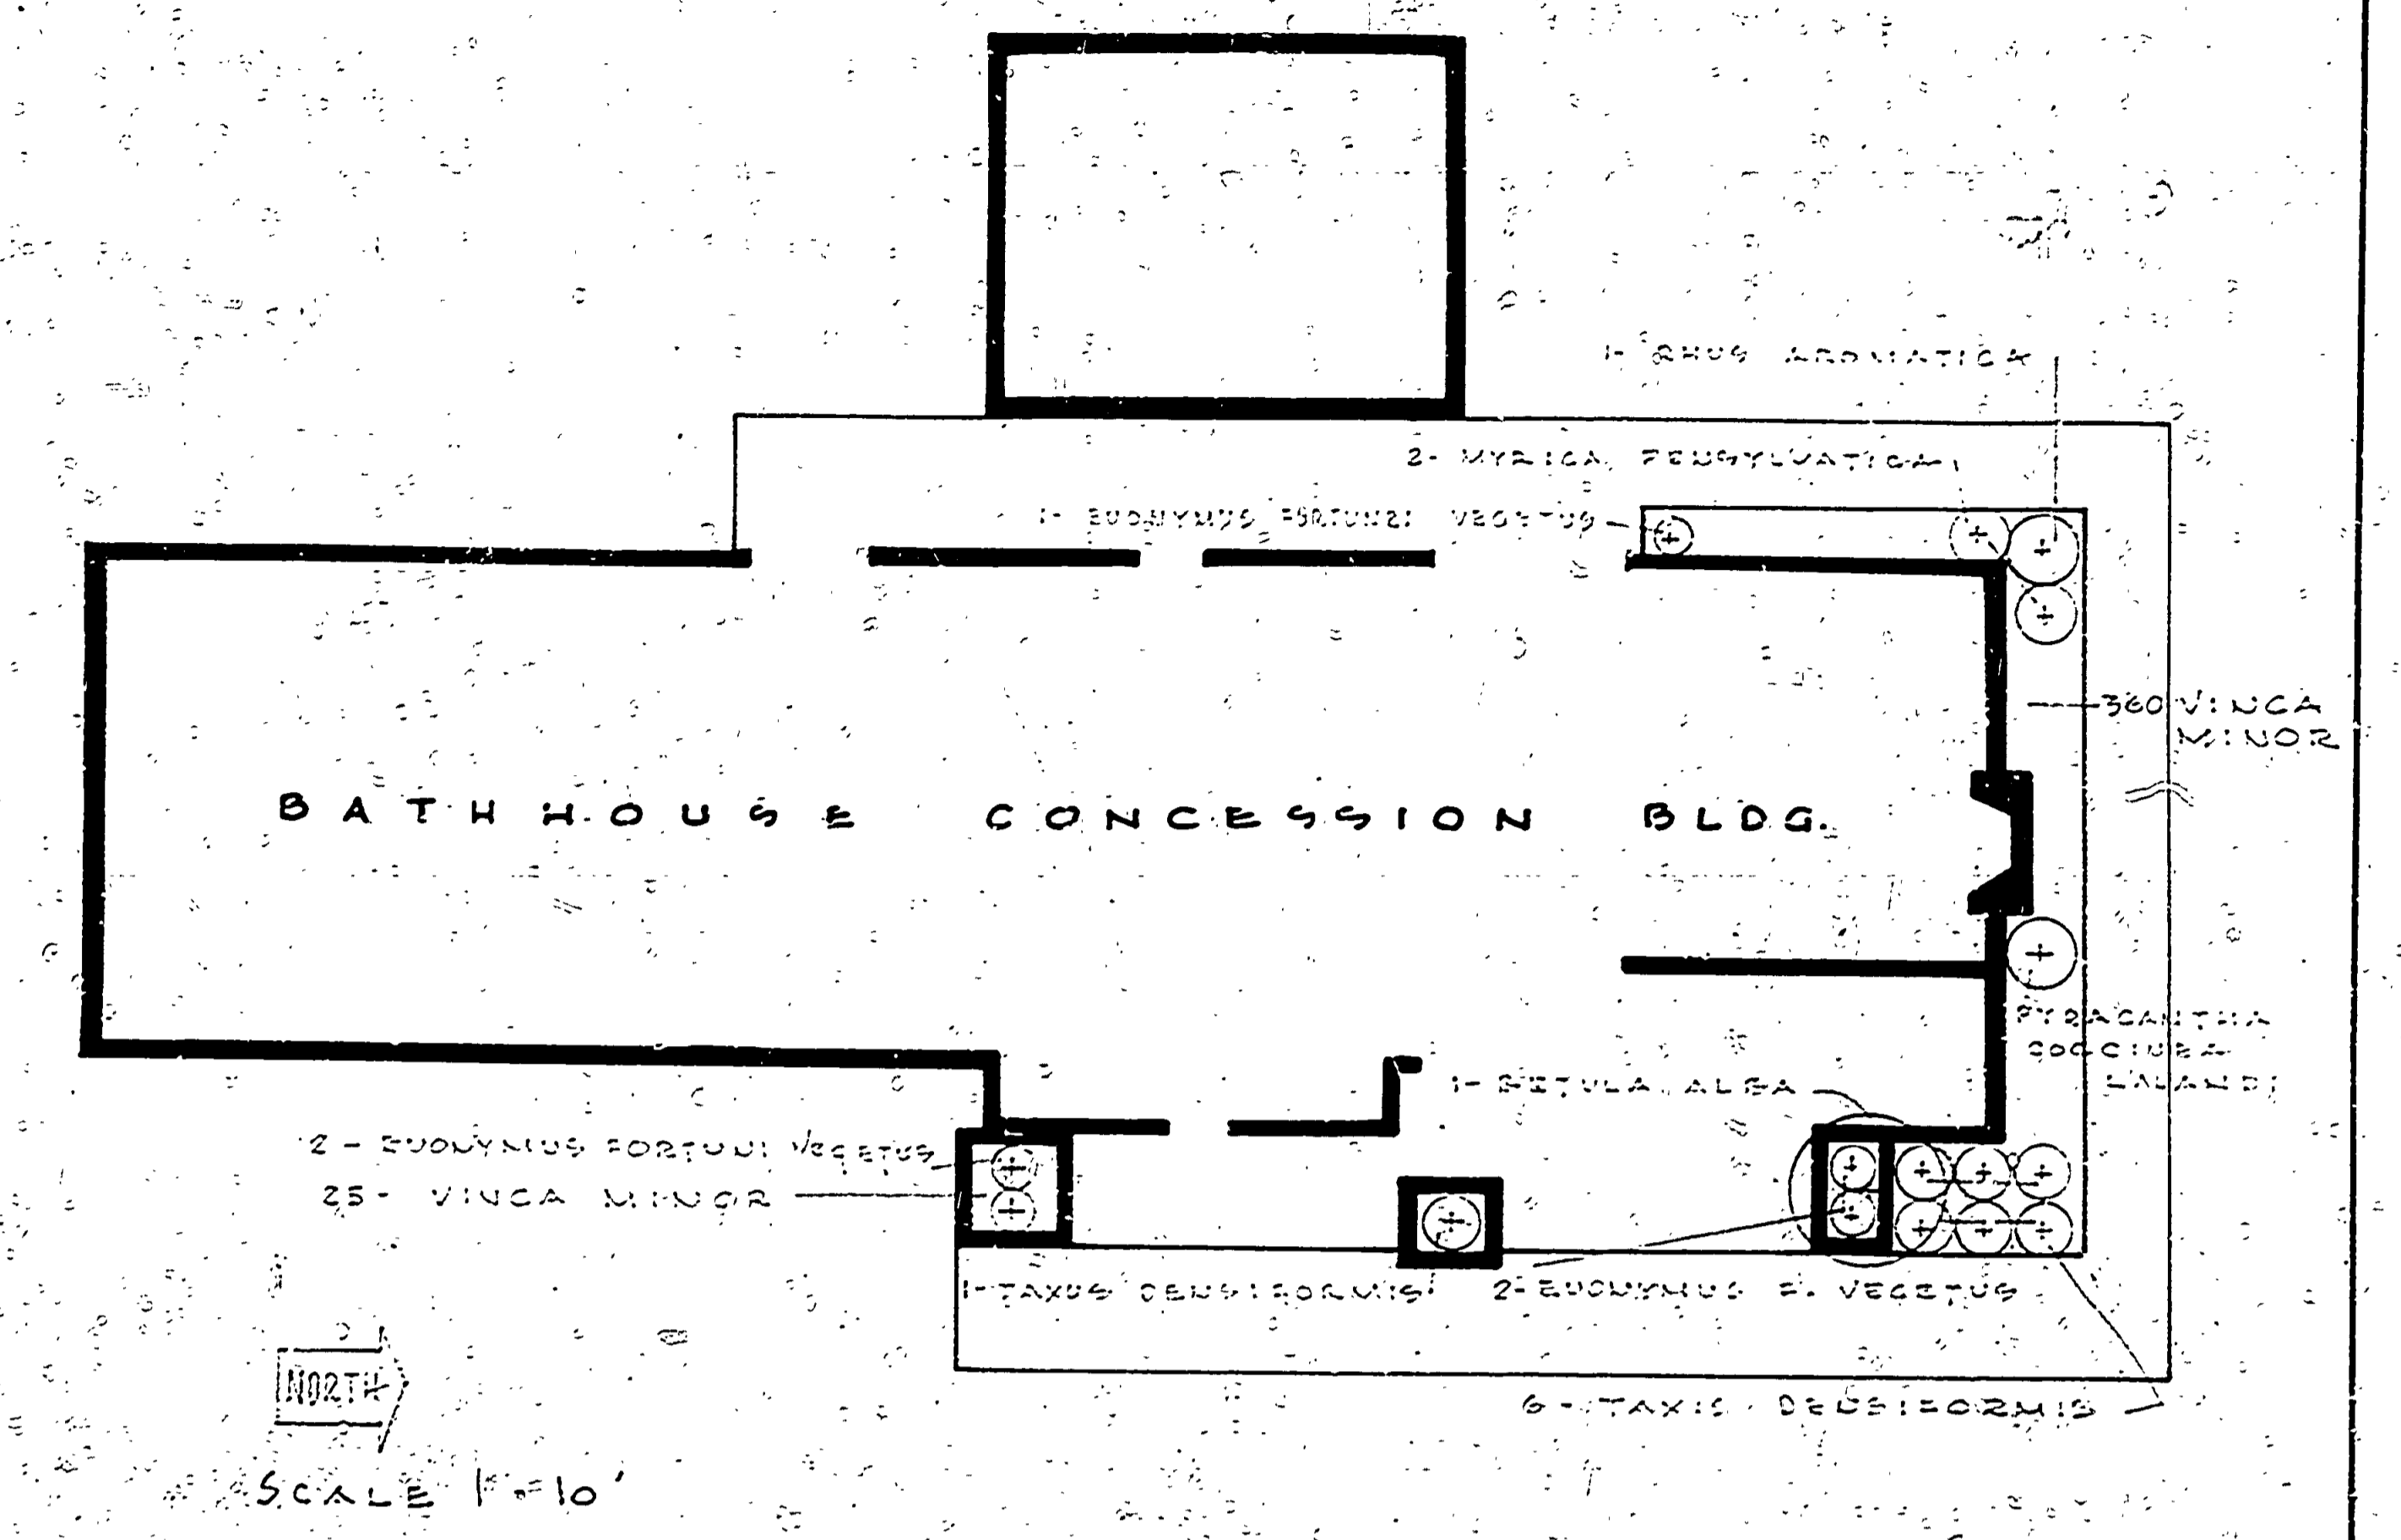

PLANT LIST

QUANTITY	SCIENTIFIC NAME	COMMON NAME	SIZE	ROOT	NOTES
1	ACANTHOPANAX SIEROLIANUS	LIVE LEAF ARALIA	4'-8"	3" Ø	GROUP 100 (5' ON CENTER)
1	BETULA ALBA	WHITE BIRCH	7'-8"	3" Ø	
2	RUSUS AROMATICUS	WILD ROSE	3'-3 1/2"	3" Ø	
150	VINC A MINOR	FRAGRANT SUMAC	3'-3 1/2"	3" Ø	GROUP 100 (5' ON CENTER)
		GROUND LYRTLE	6" GROUP		GROUP PLANTED AS GROUP (5' ON CENTER)

INTERLOCHEN STATE PARK

PLANT LIST

QUANTITY	SCIENTIFIC NAME	COMMON NAME	SIZE	ROOT	NOTES
1	BETULA ALBA	WHITE BIRCH	7'-8"	3" Ø	
2	EUCYMNUS S. VEGETUS	LIVE LEAF WINTERGREEN	1'-0"	3" Ø	
2	MYRICA PENNSYLVANICA	NORTHERN BAYBERRY	2'-3"	3" Ø	
1	BETULA ALBA	GROUND LYRTLE	6" Ø		
10	RUSUS AROMATICUS	FRAGRANT SUMAC	3'-3 1/2"	3" Ø	
2	TAXUS DEUSIFORMIS	GENEVEE	3'-3 1/2"	3" Ø	
360	VINC A MINOR	GROUND LYRTLE	6" GROUP		4' SPACE 5' ON CENTER