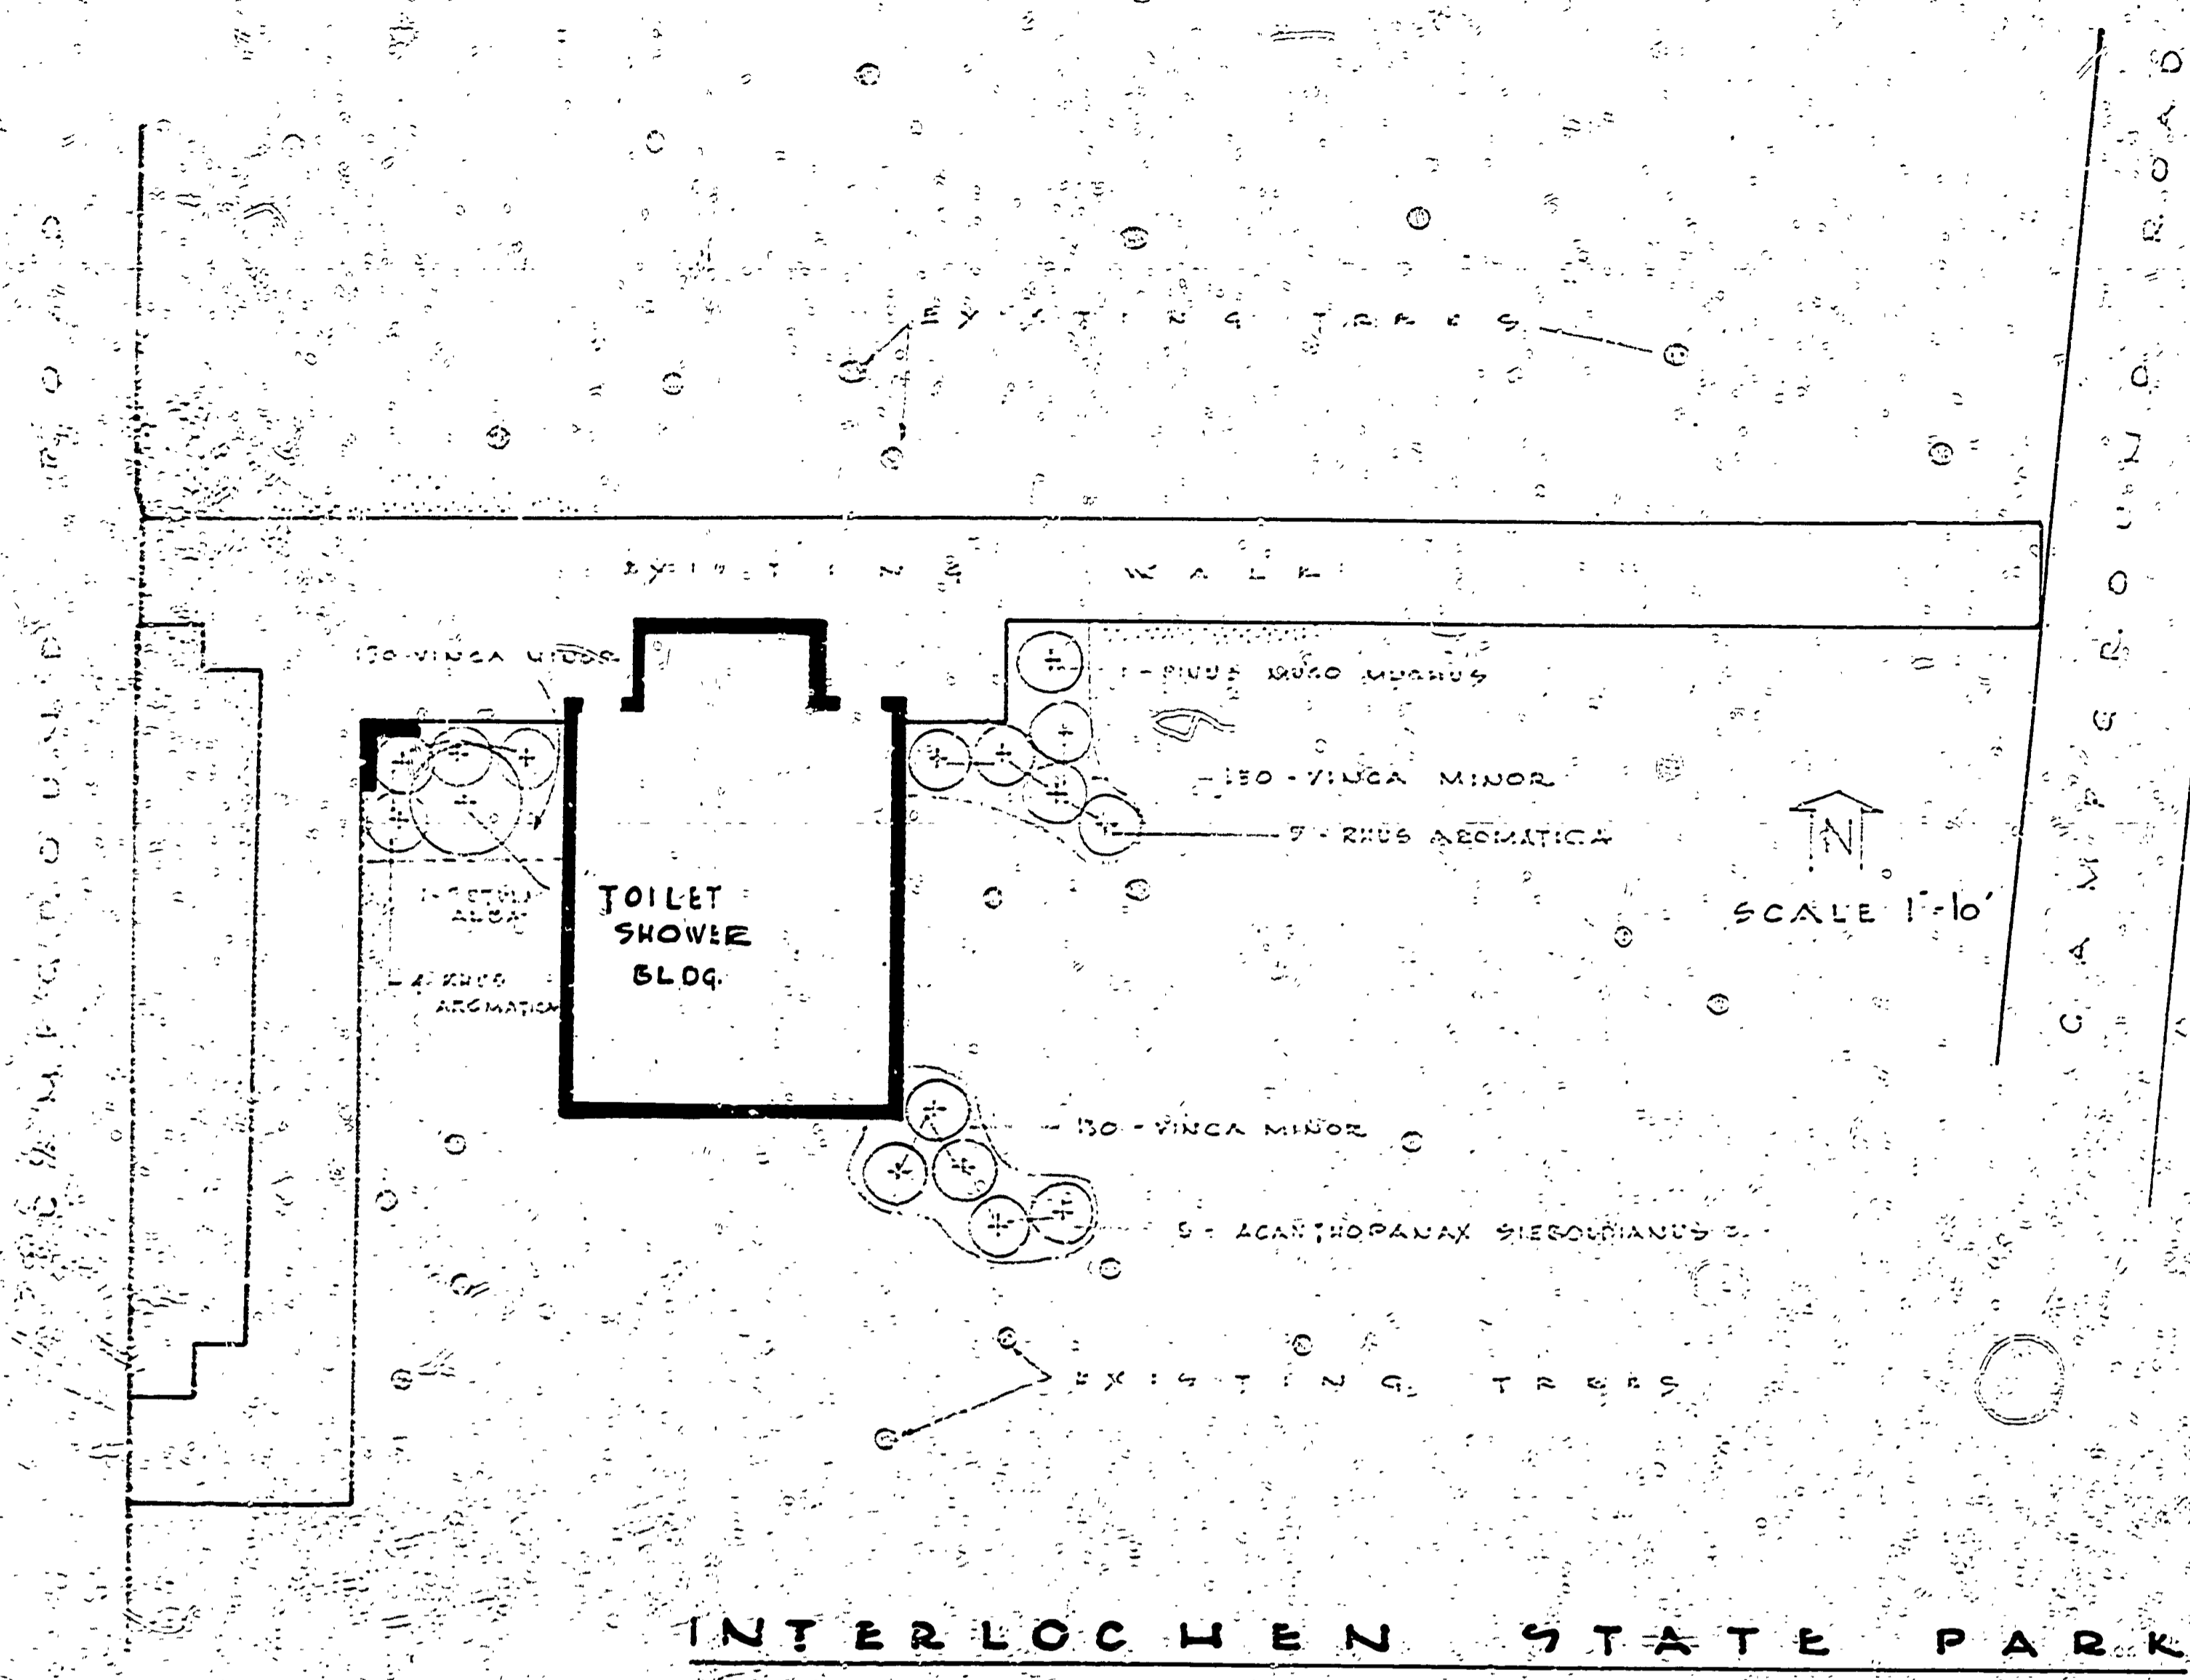

DESIGNED BY V. L. P.	DATE 3-23	REVIEWED ARCHITECTURAL	DATE 3-23	APPROVED [Signature]	DATE 3-23	REVISIONS	DATE 3-23	BY
CHECKED BY L. M. J.	3-23	ENGINEERING	3-23		3-23	4		
		LANDSCAPE				5		
						6		

INTERLOCHEN STATE PARK

PLANT LIST

QUANTITY	SCIENTIFIC NAME	COMMON NAME	SIZE	ROOT	NOTES
1	ACANTHOPANAX SIEROLIANUS	LIVE LEAF ARALIA	4'-8"	3" Ø	GROUP 100 (5' ON CENTER)
1	BETULA ALBA	WHITE BIRCH	7'-8"	3" Ø	
2	RUSUS AROMATICUS	WILD ROSE	3'-3 1/2"	3" Ø	
150	VINC A MINOR	FRAGRANT SUMAC	3'-3 1/2"	3" Ø	GROUP 100 (5' ON CENTER)
		GROUND LYRTLE	6" GROUP		GROUP PLANTED AS GROUP (5' ON CENTER)