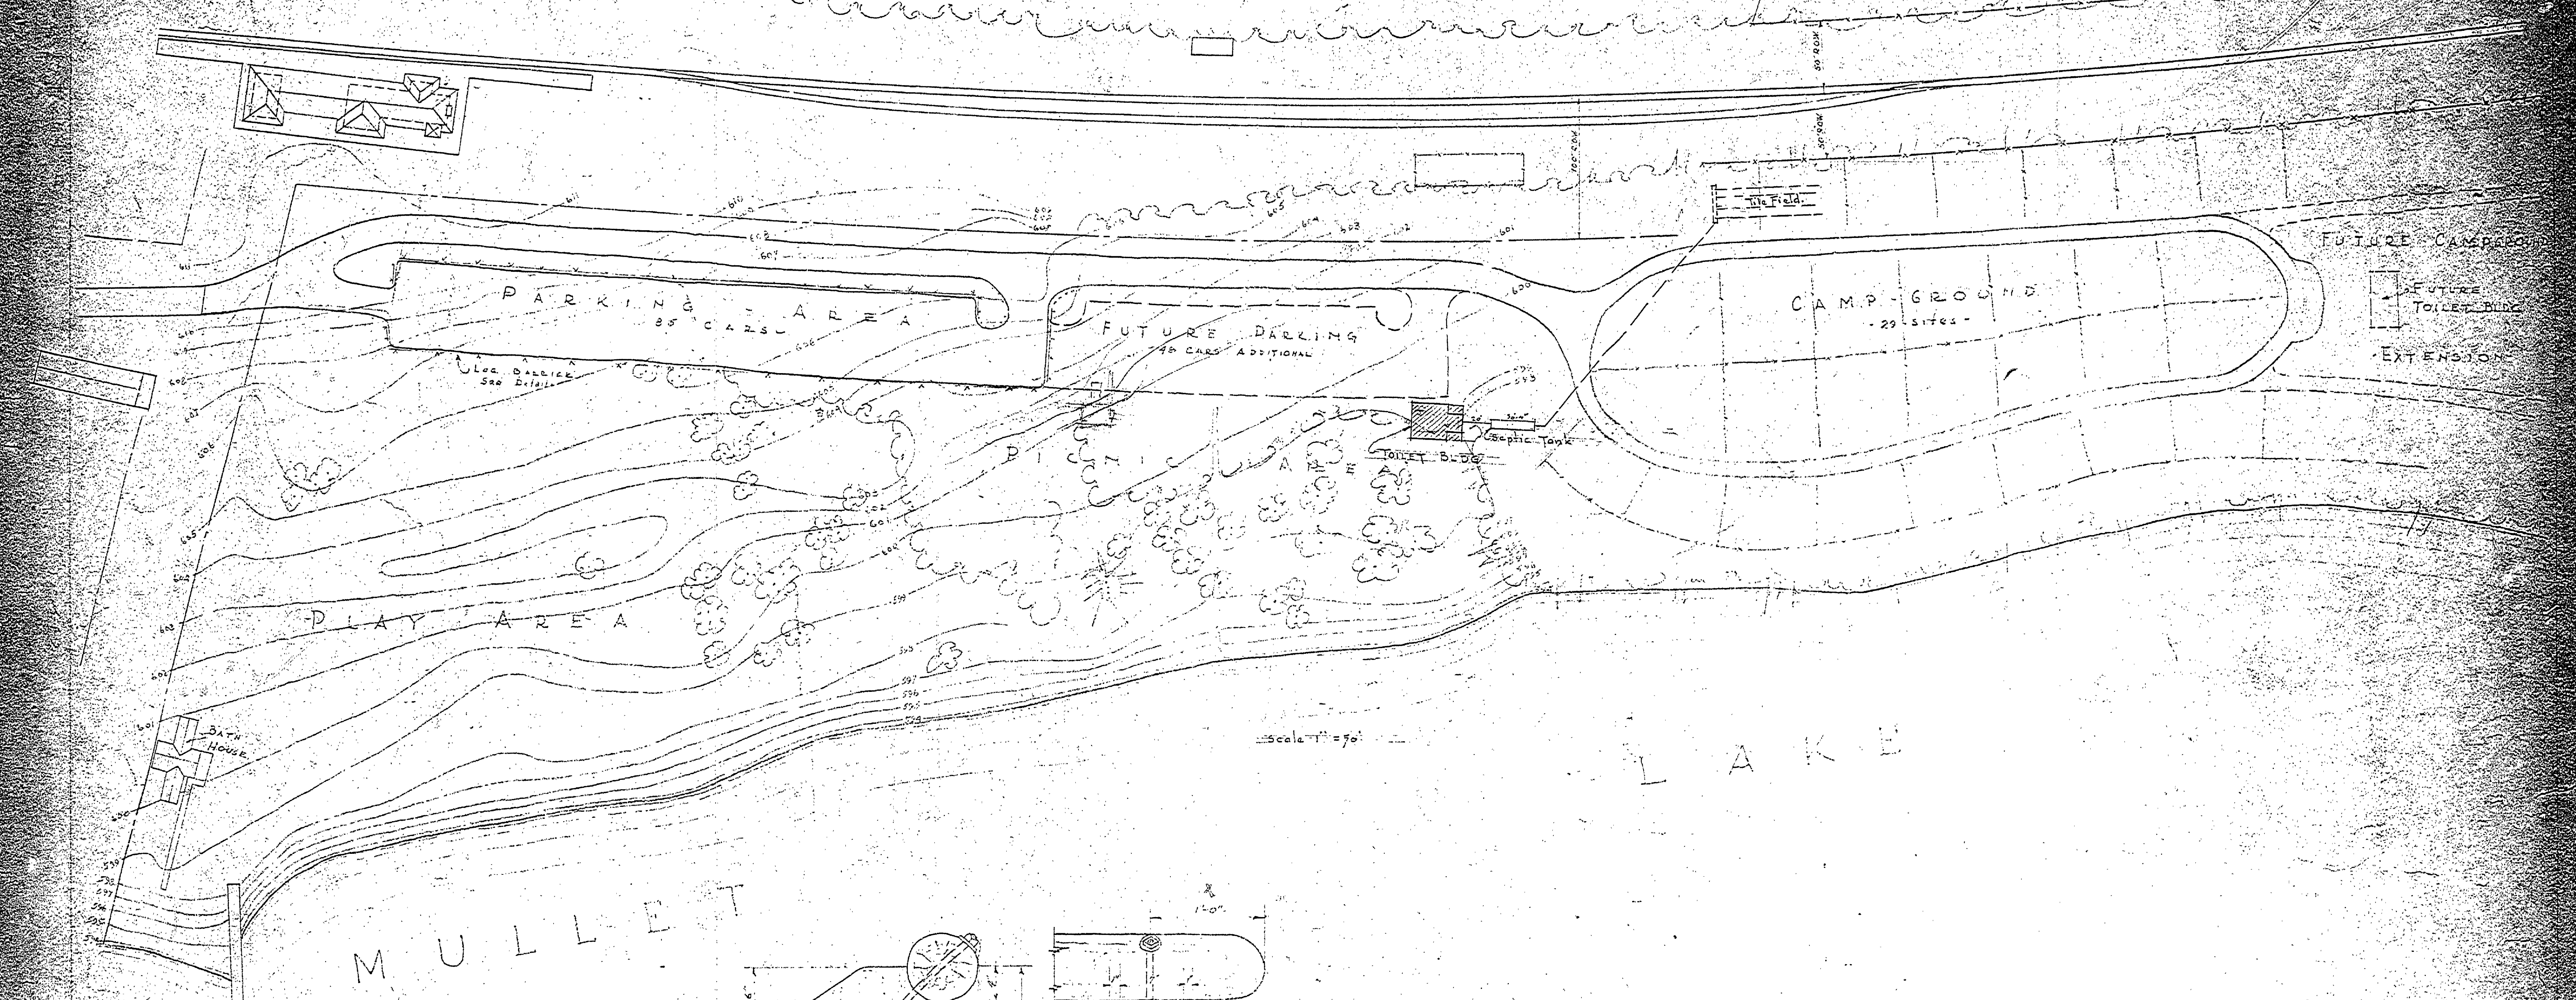

*Entrance from Mullet Lake*

MULLET LAKE

PARKING AREA LOG BARRIER DETAILS  
Scale 1/2" = 1'-0"