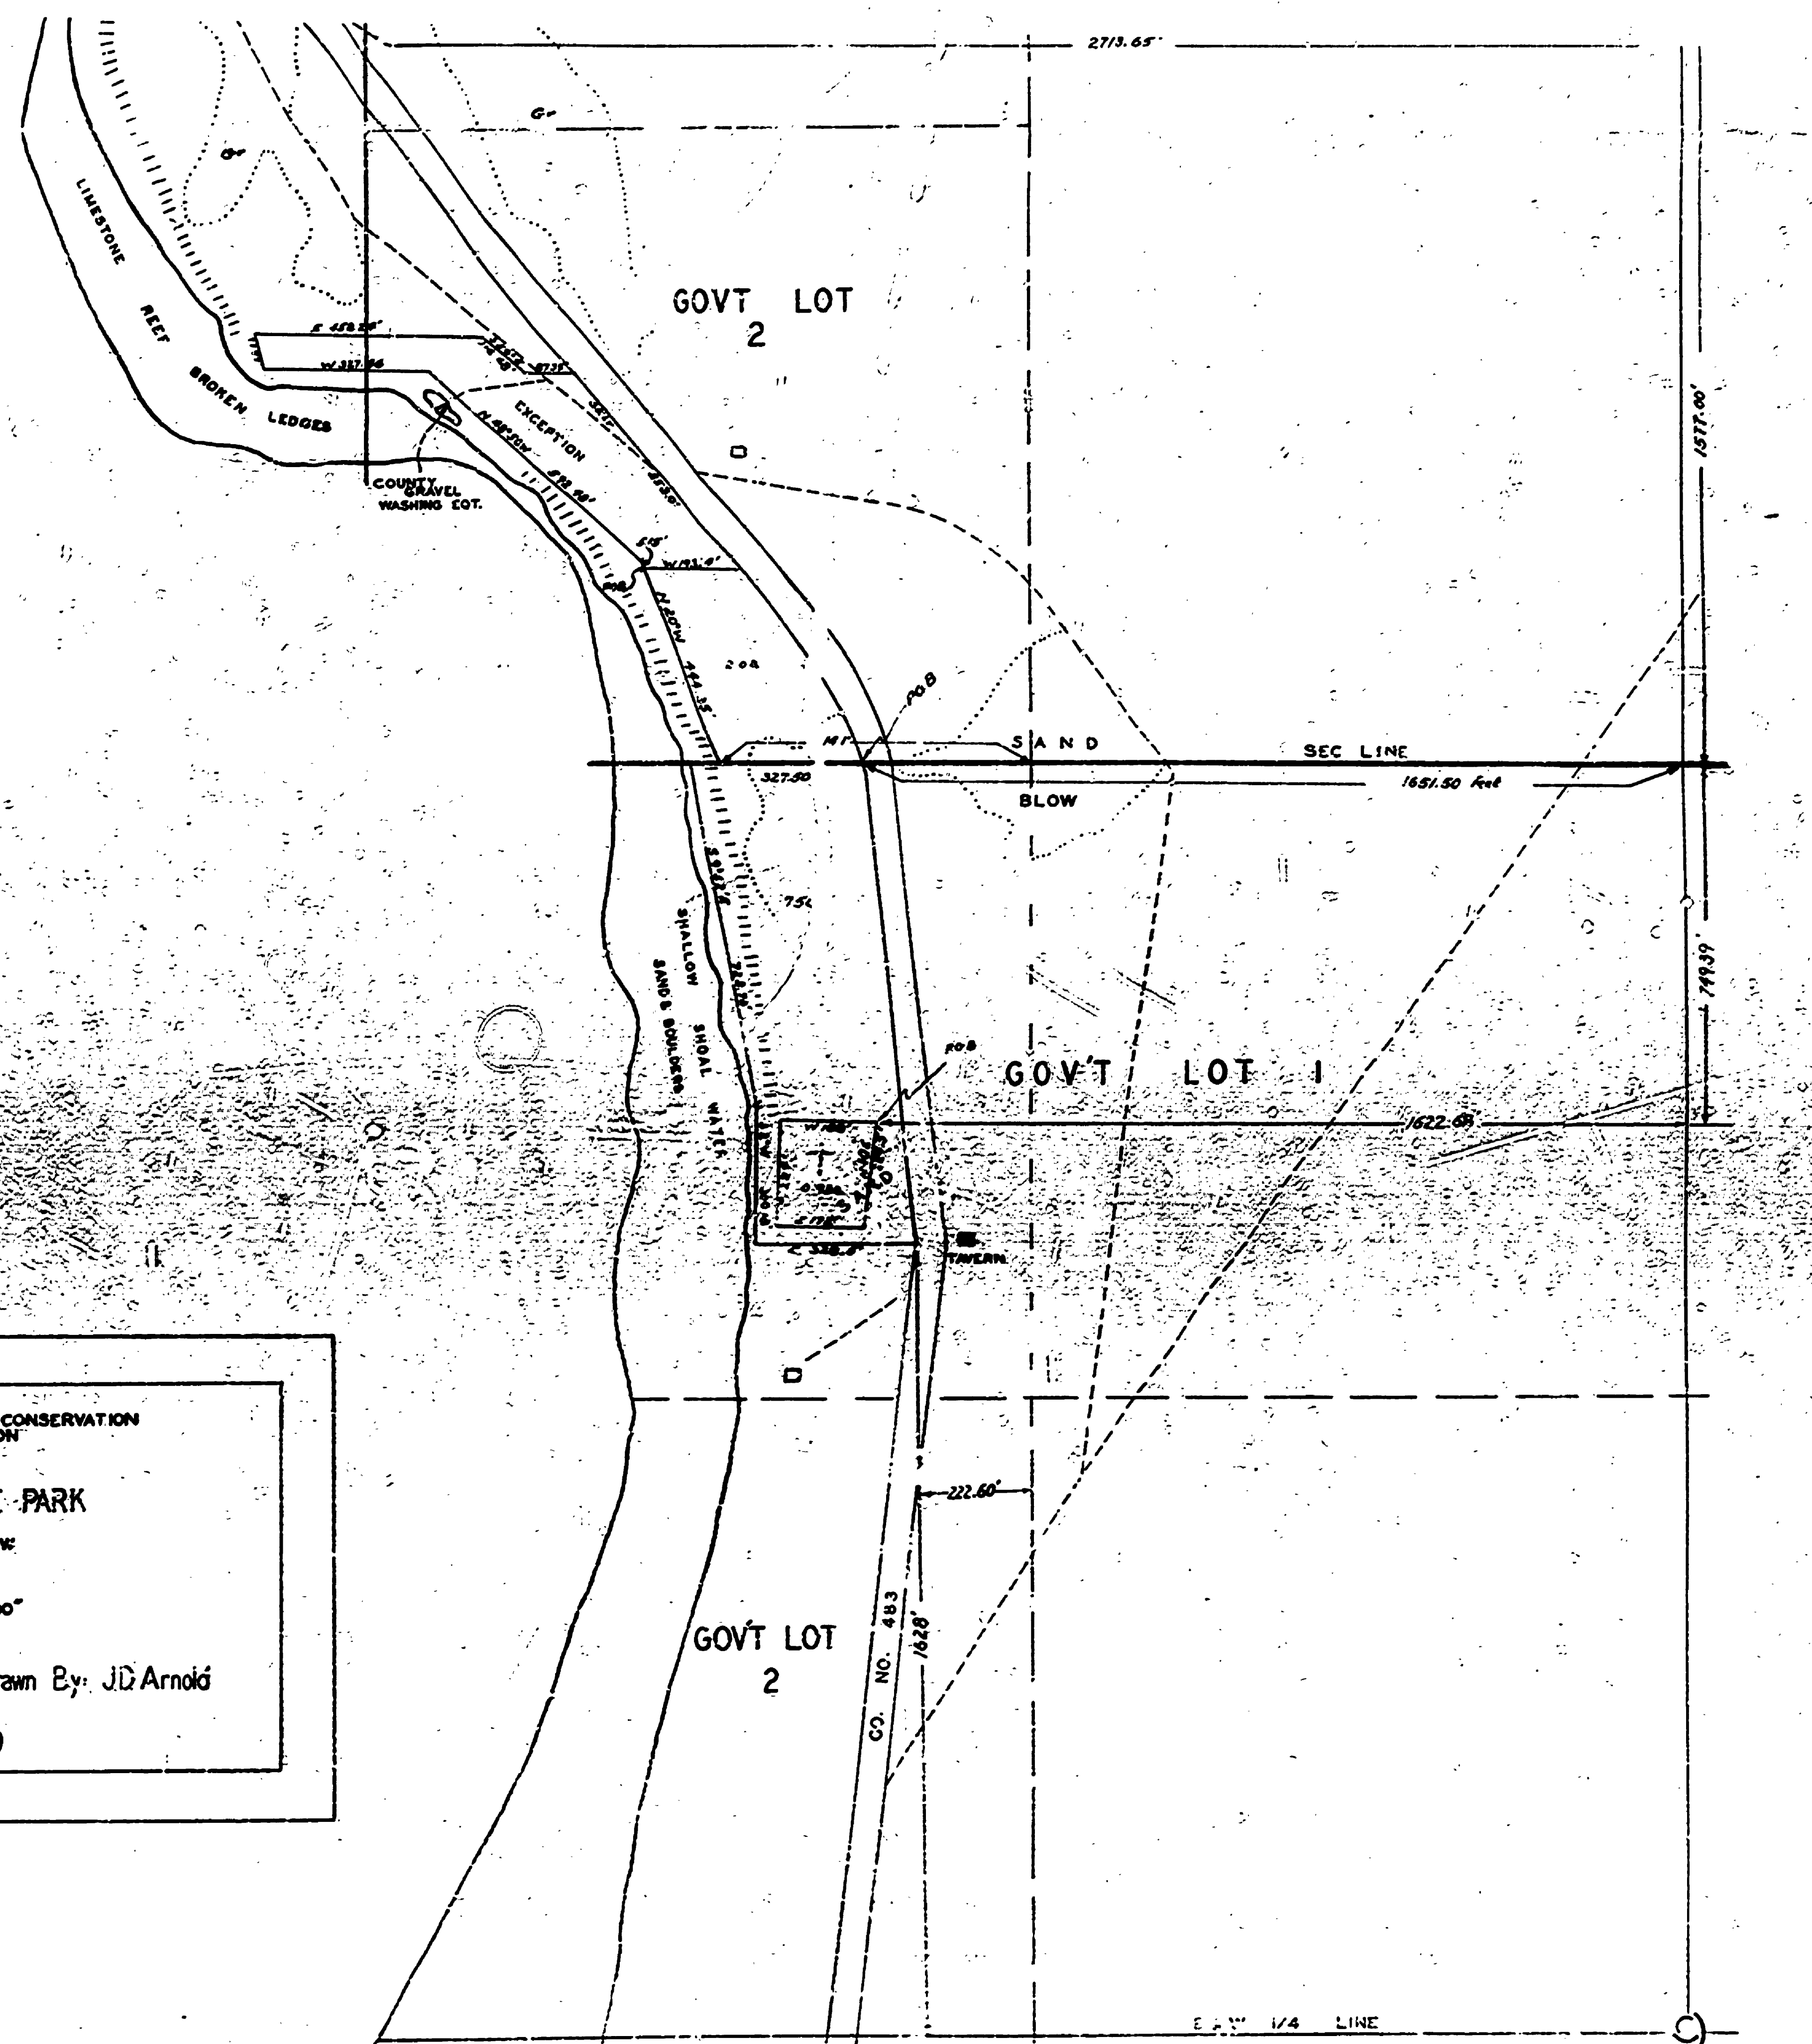

BIG BAY DE NOC

MICHIGAN DEPARTMENT OF CONSERVATION
LANDS DIVISION

FAYETTE STATE PARK
DELTA COUNTY
T 36 N R 19 W

SCALE: 1" = 200'

Mapped By: T.R. Tucker Drawn By: J.D. Arnold

APRIL 1959