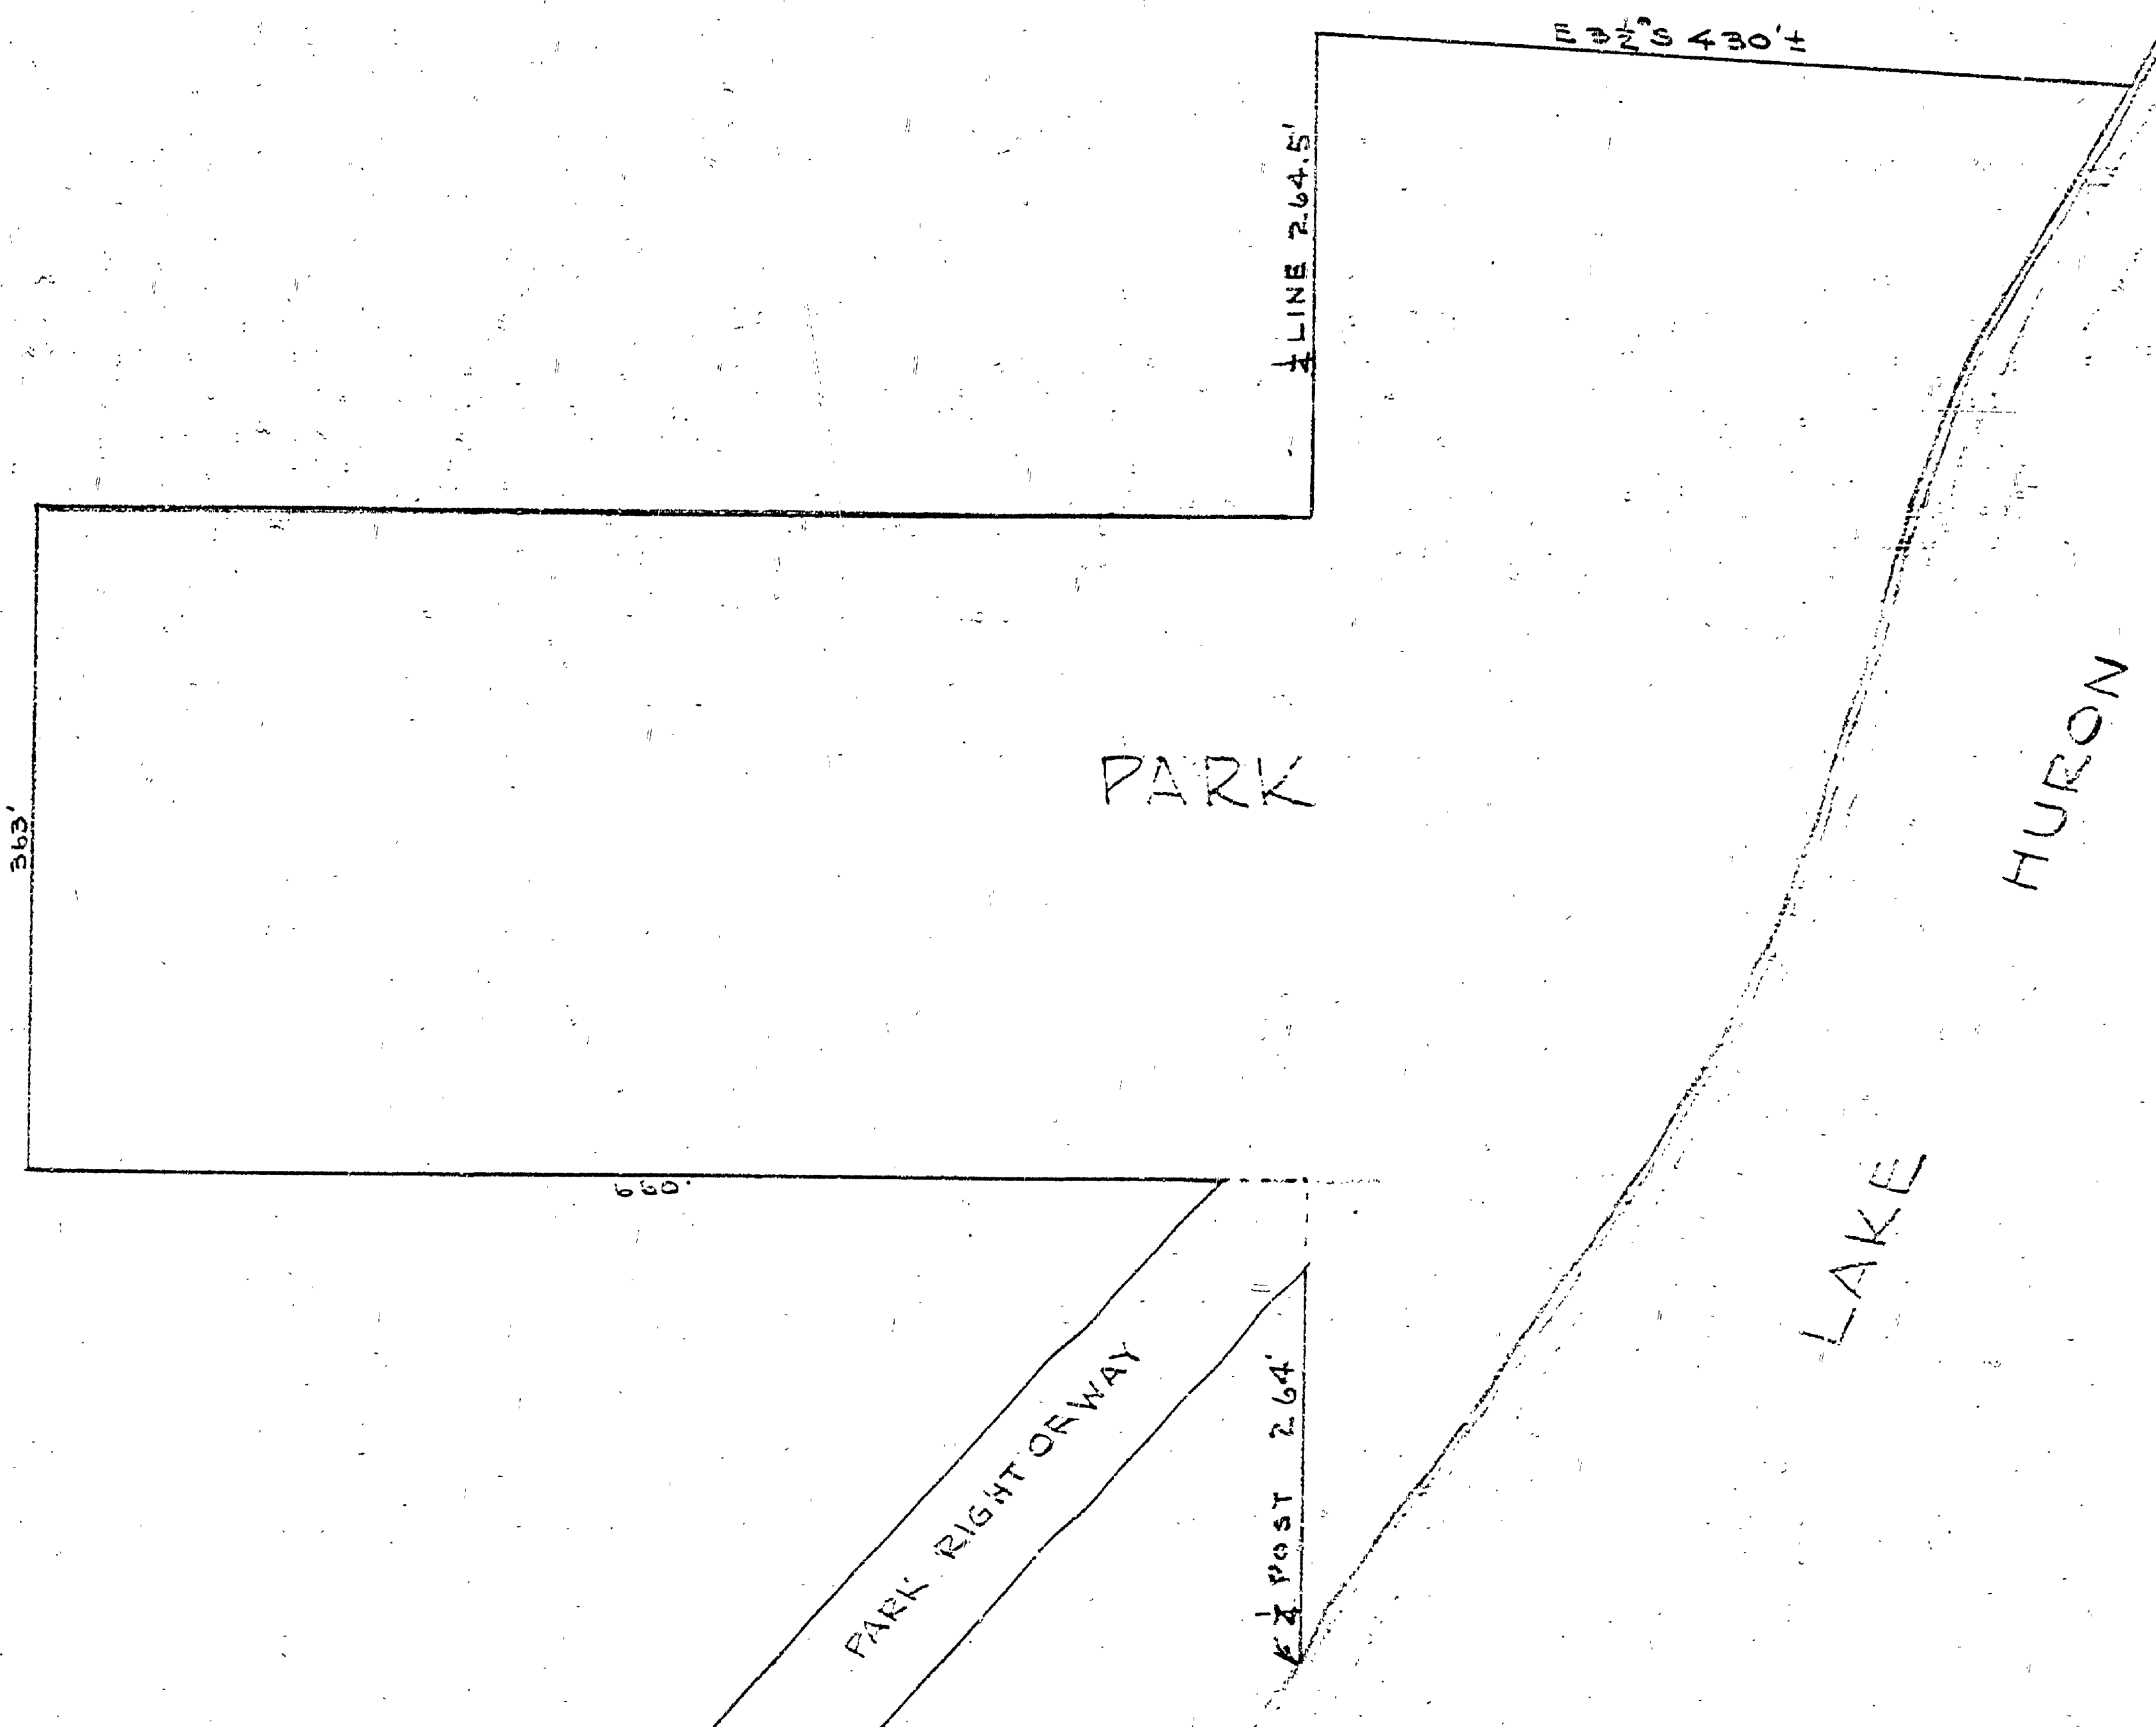

SCALE 1" = 100'
RMS

HARRISVILLE STATE PARK

HARRISVILLE TOWNSHIP, ALCONA Co. 12.3 ACRES ±
Sec. 13 T26N R9E

F-1-1

98