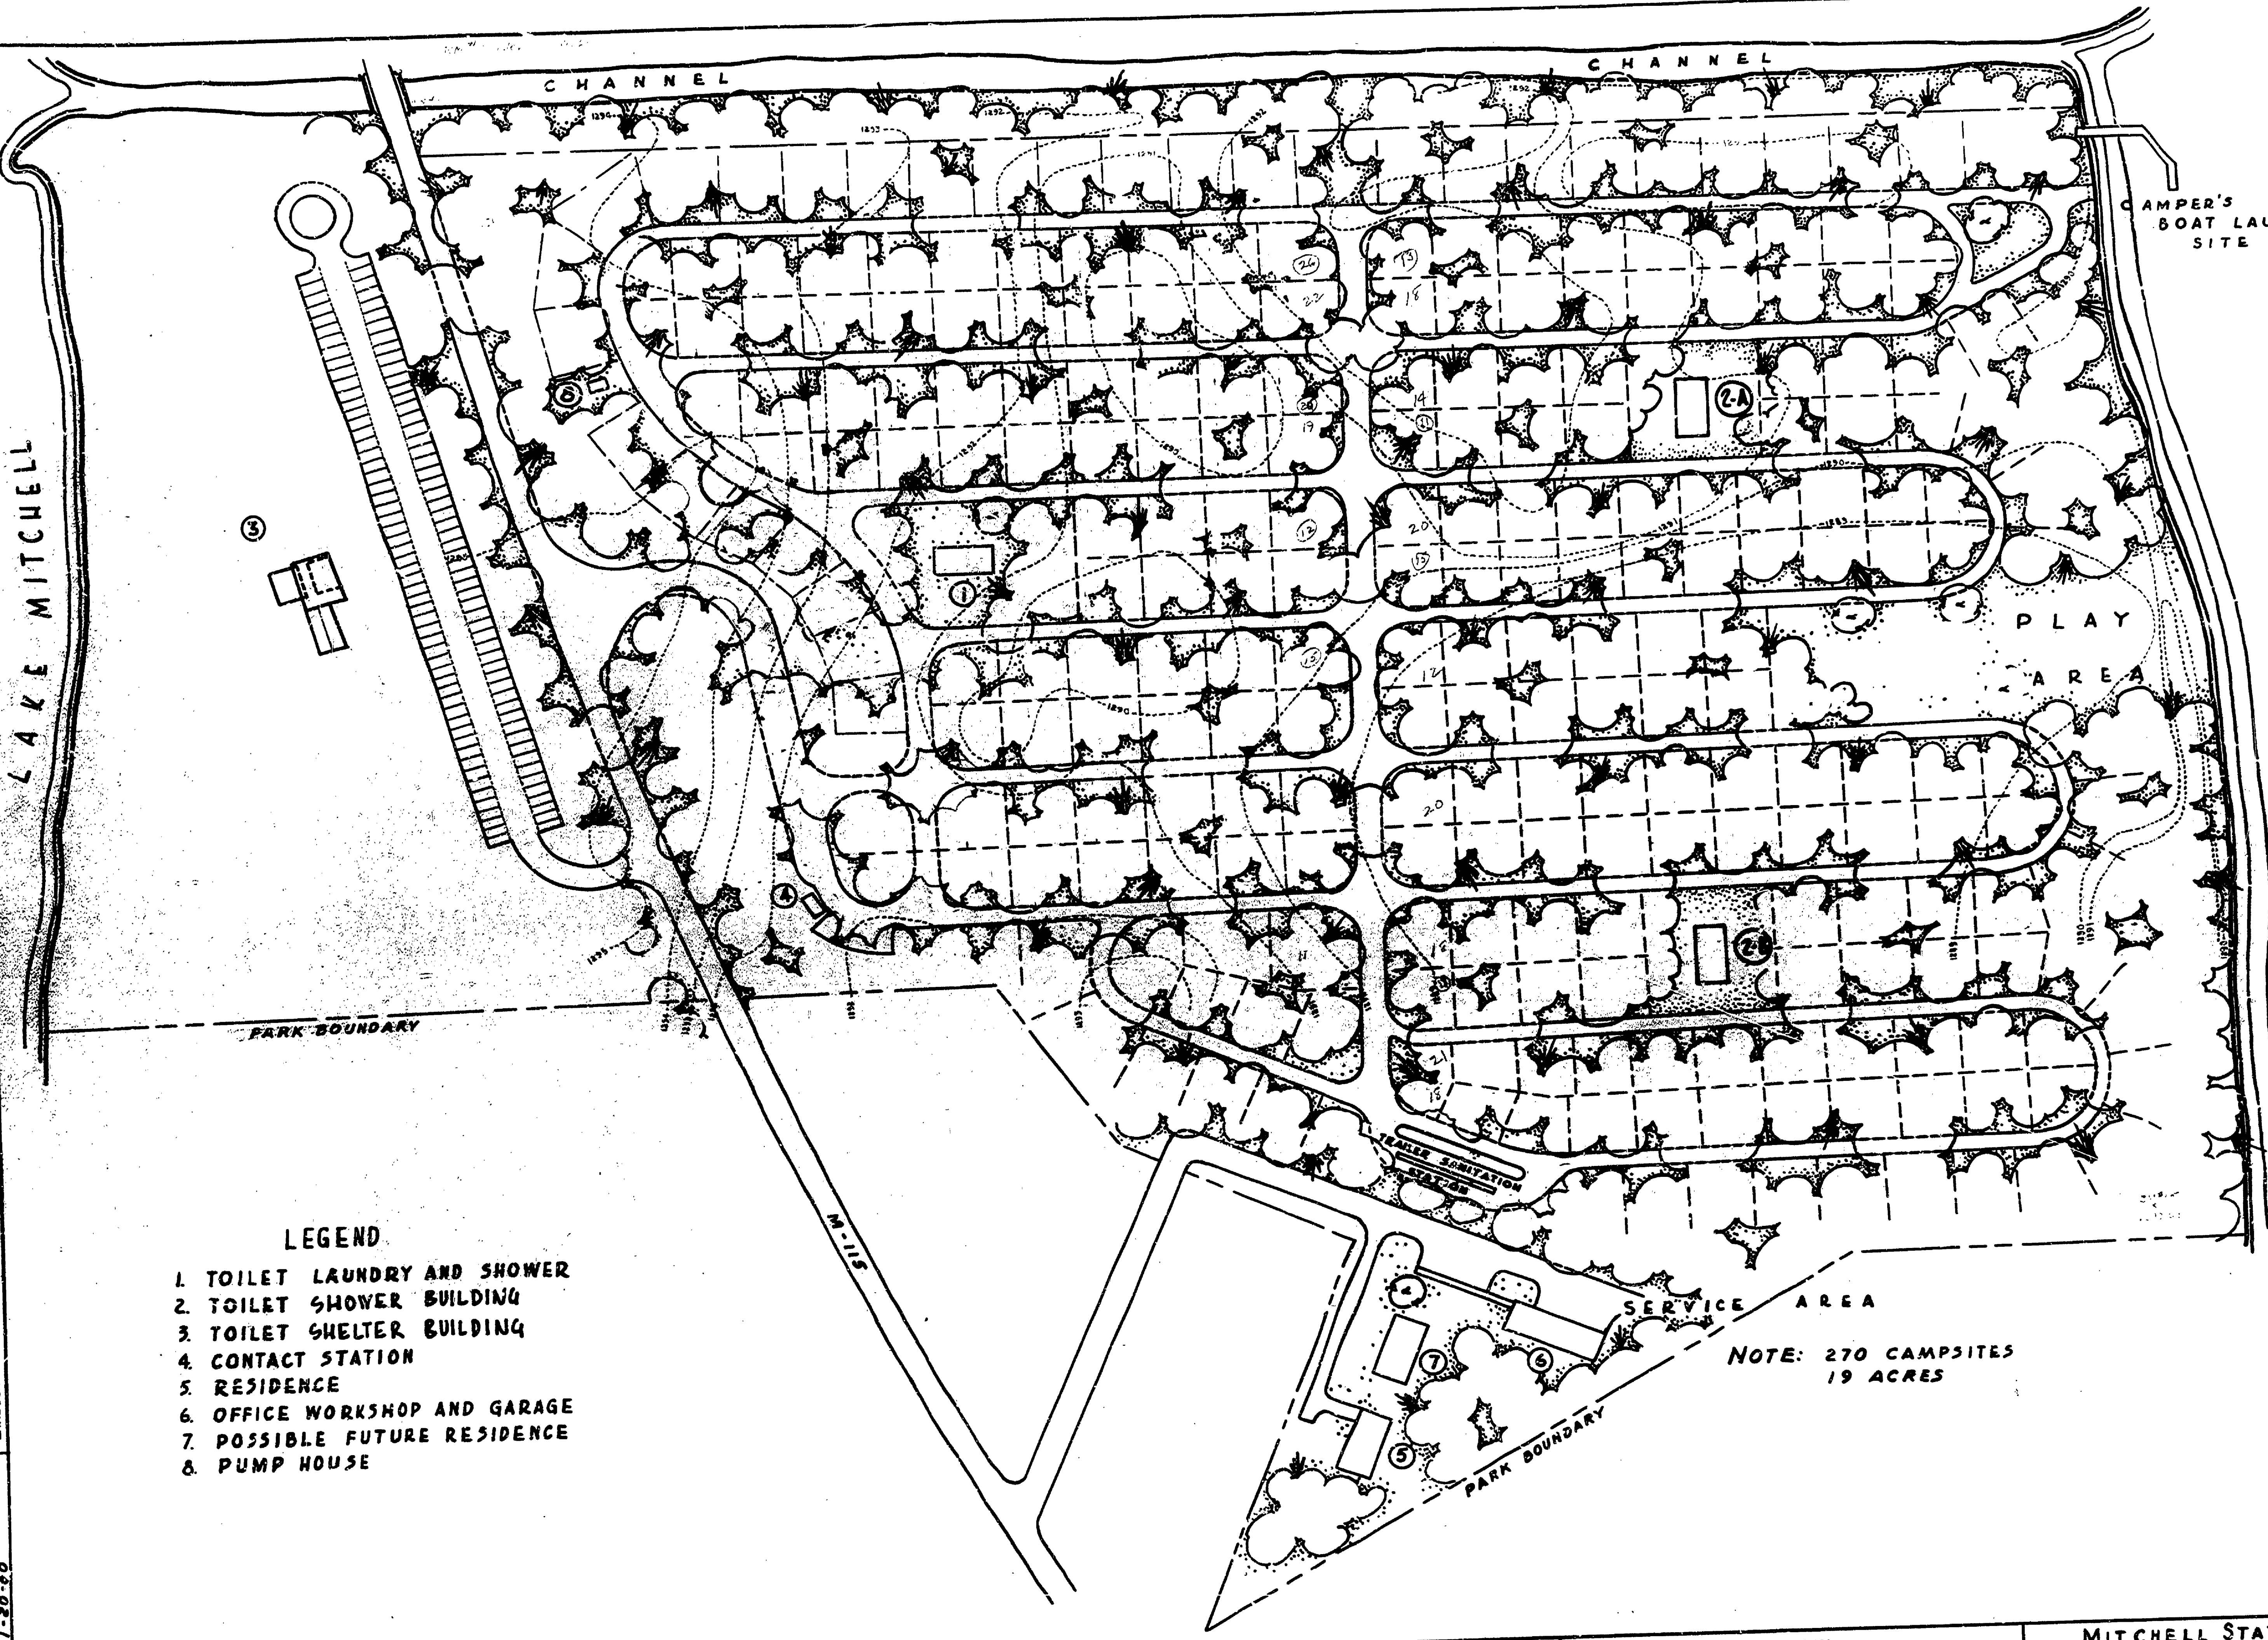

1. **LEGEND**
1. TOILET LAUNDRY AND SHOWER
  2. TOILET SHOWER BUILDING
  3. TOILET SHELTER BUILDING
  4. CONTACT STATION
  5. RESIDENCE
  6. OFFICE WORKSHOP AND GARAGE
  7. POSSIBLE FUTURE RESIDENCE
  8. PUMP HOUSE

NOTE: 270 CAMPSITES
19 ACRES

SCALE 1" = 60'

MICHIGAN
DEPARTMENT OF CONSERVATION
PARKS AND RECREATION DIVISION

MITCHELL STATE PARK
CAMPGROUND PLAN

SHEET NO. 1
OF 1

PLAN NO.
L-103

LAKE
CADILLAC

CAMPER'S
BOAT LAUNCHING
SITE

LAKE MITCHELL

PARK BOUNDARY

PARK BOUNDARY

SERVICE AREA

PLAY AREA

CHANNEL

CHANNEL

M-115

DATE 1-20-60

DATE 7-9-59

DATE 7-9-59

DATE 7-9-59

DATE 7-9-59

DATE 7-9-59

DATE 7-9-59

DATE 7-9-59