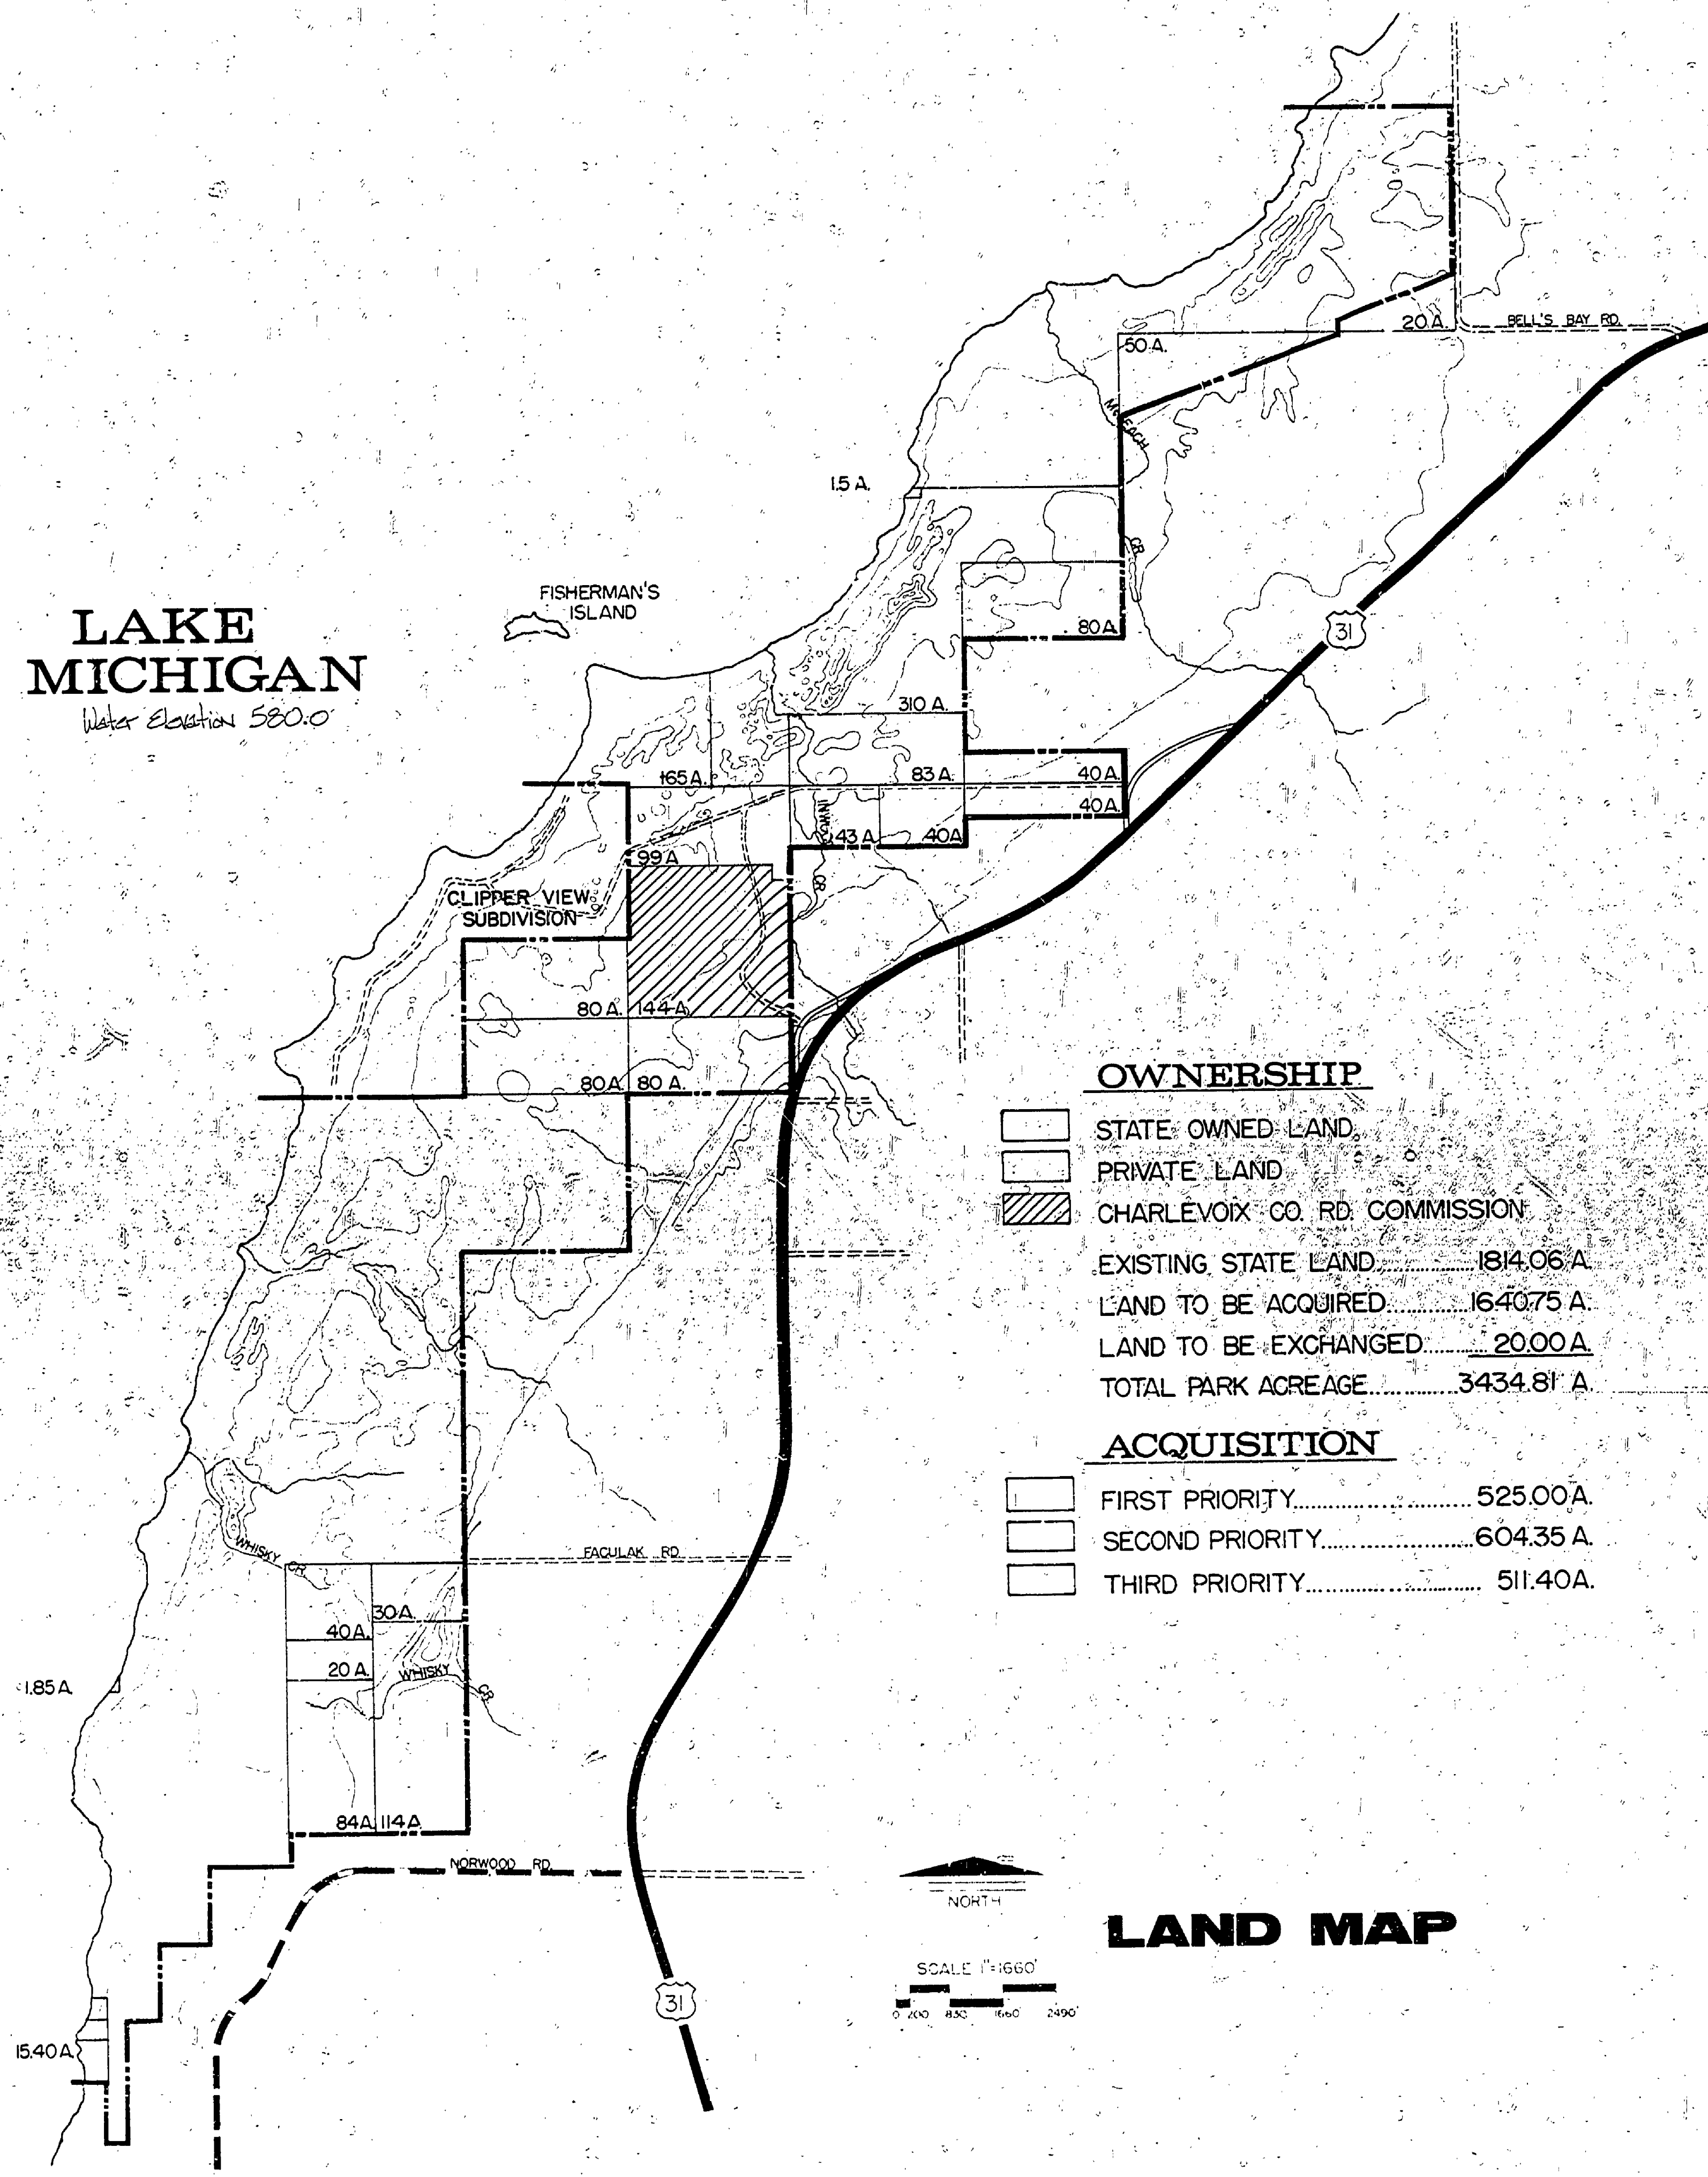

LAKE MICHIGAN
Water Elevation 580.0

OWNERSHIP

	STATE OWNED LAND
	PRIVATE LAND
	CHARLEVOIX CO. RD. COMMISSION
EXISTING STATE LAND..... 1814.06 A	
LAND TO BE ACQUIRED..... 1640.75 A	
LAND TO BE EXCHANGED..... 20.00 A	
TOTAL PARK ACREAGE..... 3434.81 A	

ACQUISITION

	FIRST PRIORITY..... 525.00 A
	SECOND PRIORITY..... 604.35 A
	THIRD PRIORITY..... 511.40 A

LAND MAP