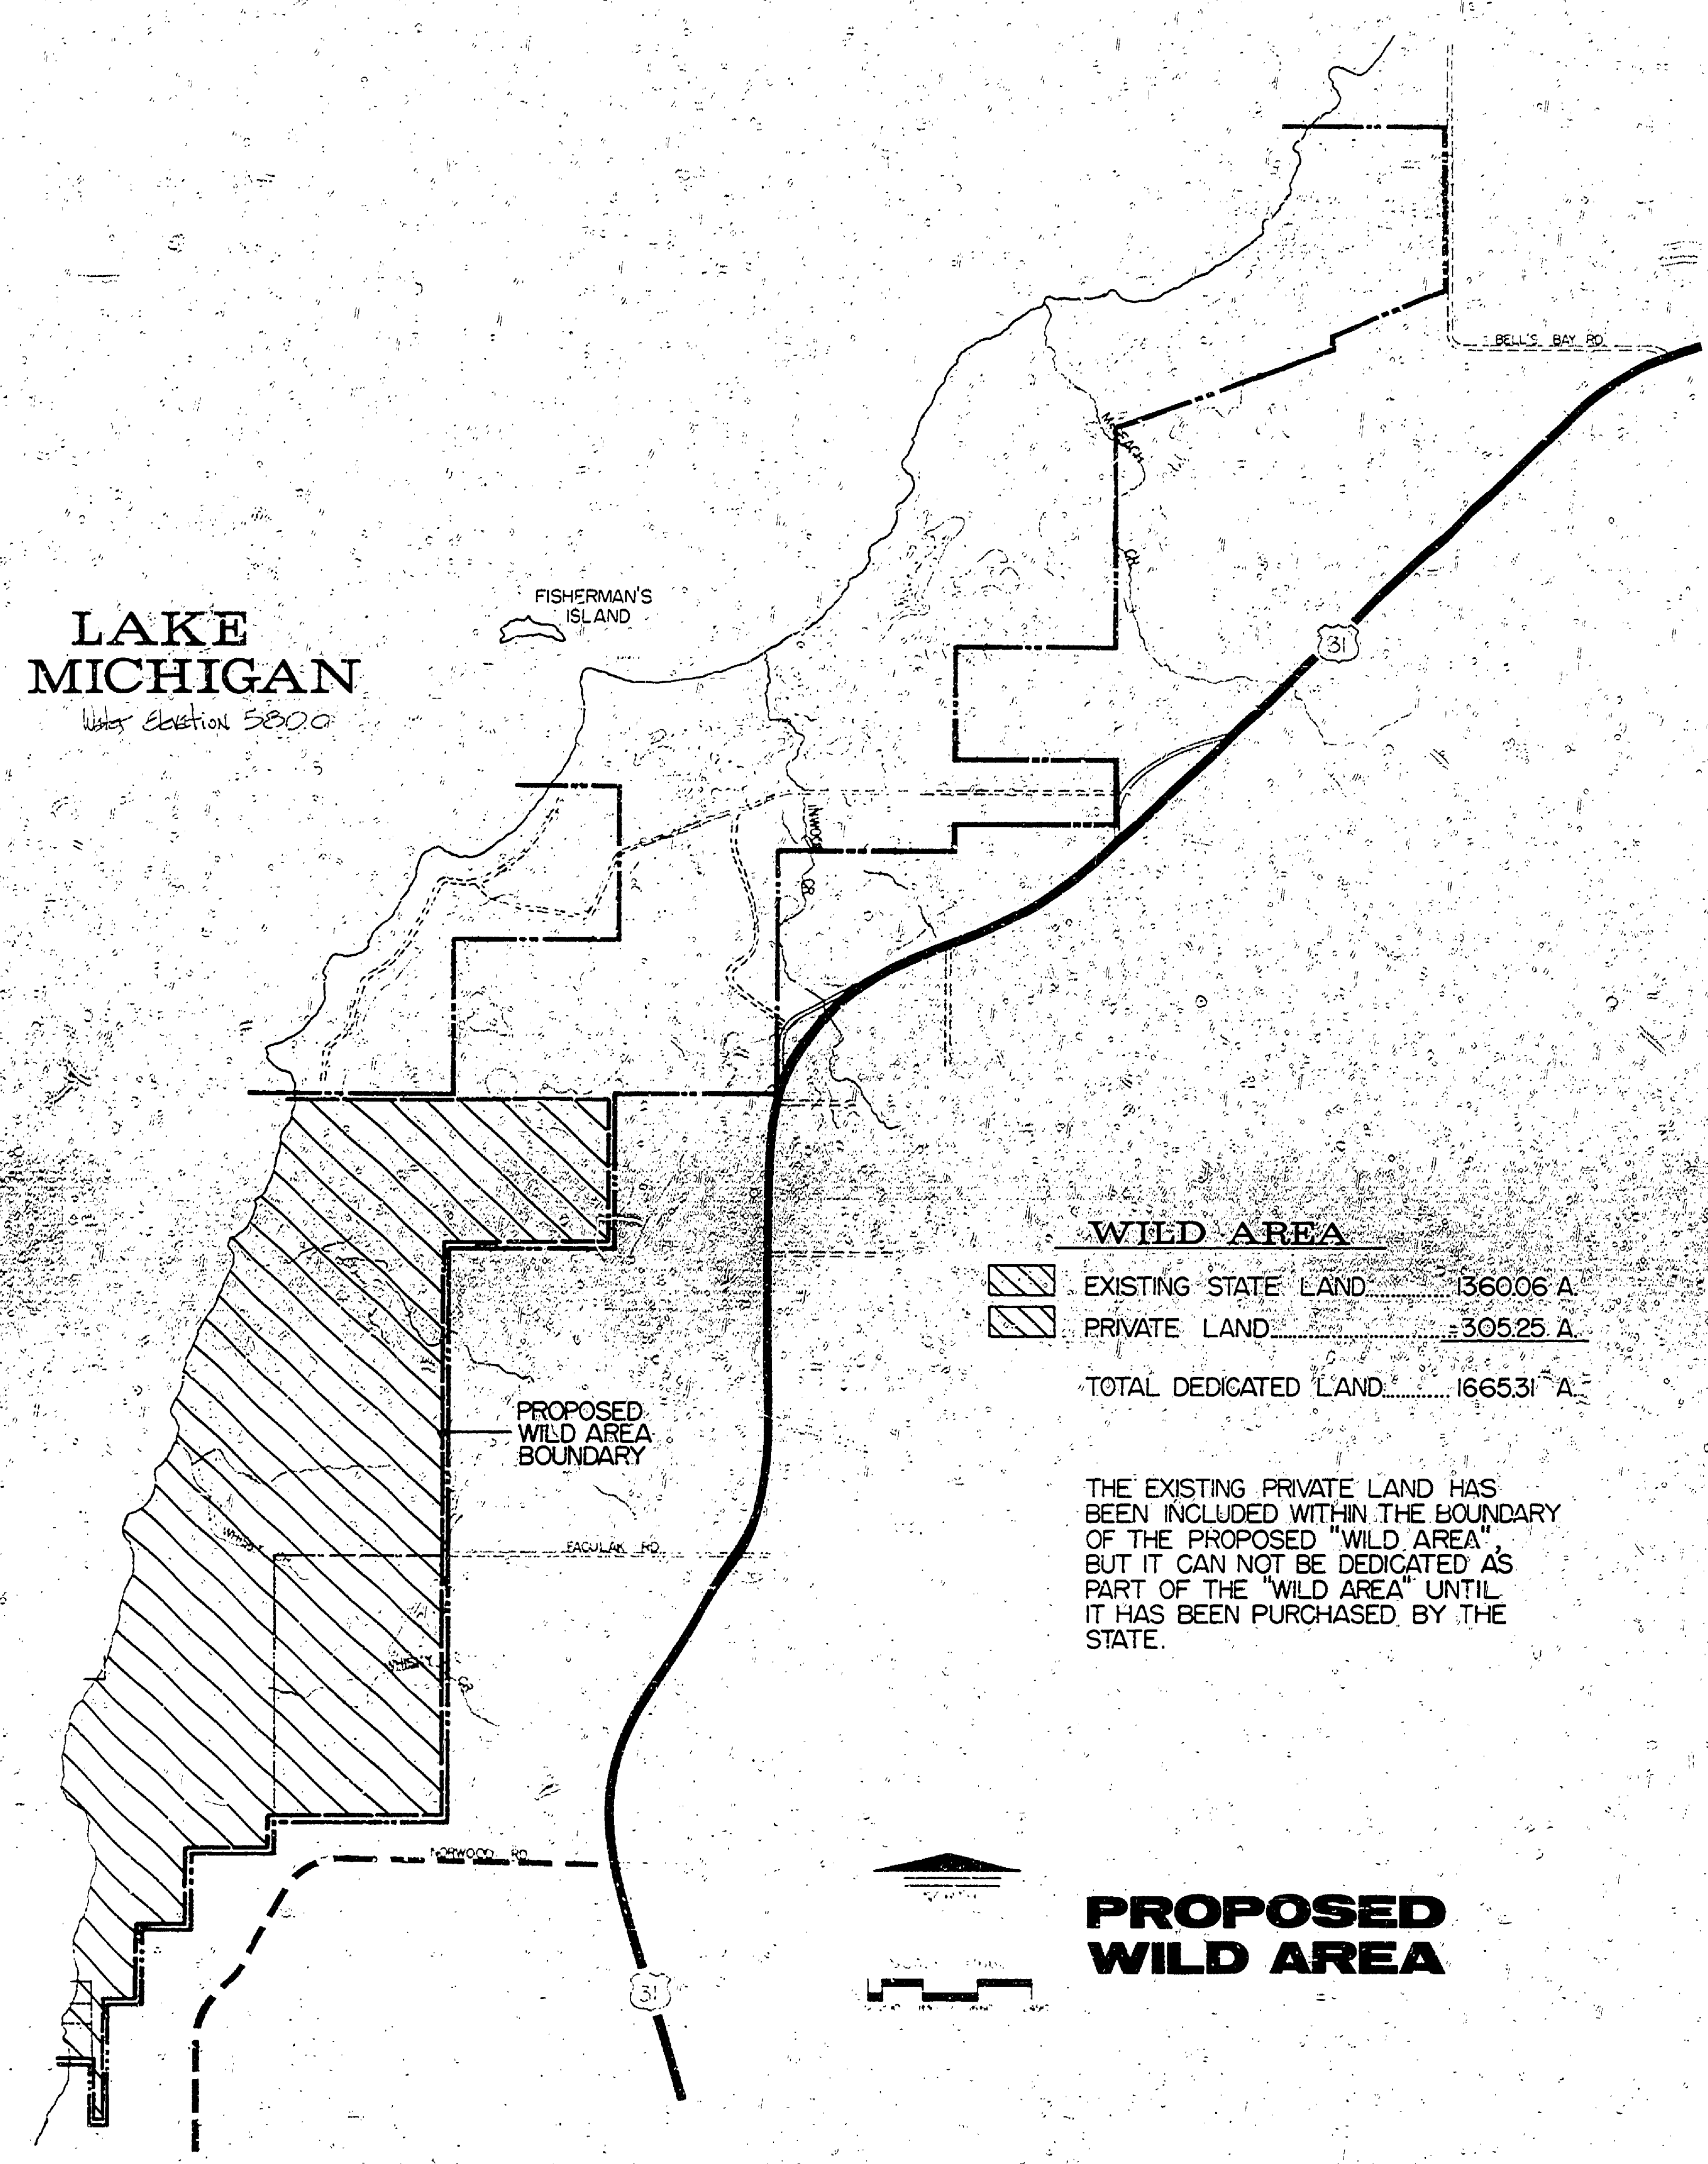

LAKE MICHIGAN
Water Elevation 5800

WILD AREA

	EXISTING STATE LAND	136006 A.
	PRIVATE LAND	30525 A.
	TOTAL DEDICATED LAND	166531 A.

THE EXISTING PRIVATE LAND HAS BEEN INCLUDED WITHIN THE BOUNDARY OF THE PROPOSED "WILD AREA" BUT IT CAN NOT BE DEDICATED AS PART OF THE "WILD AREA" UNTIL IT HAS BEEN PURCHASED BY THE STATE.

PROPOSED WILD AREA