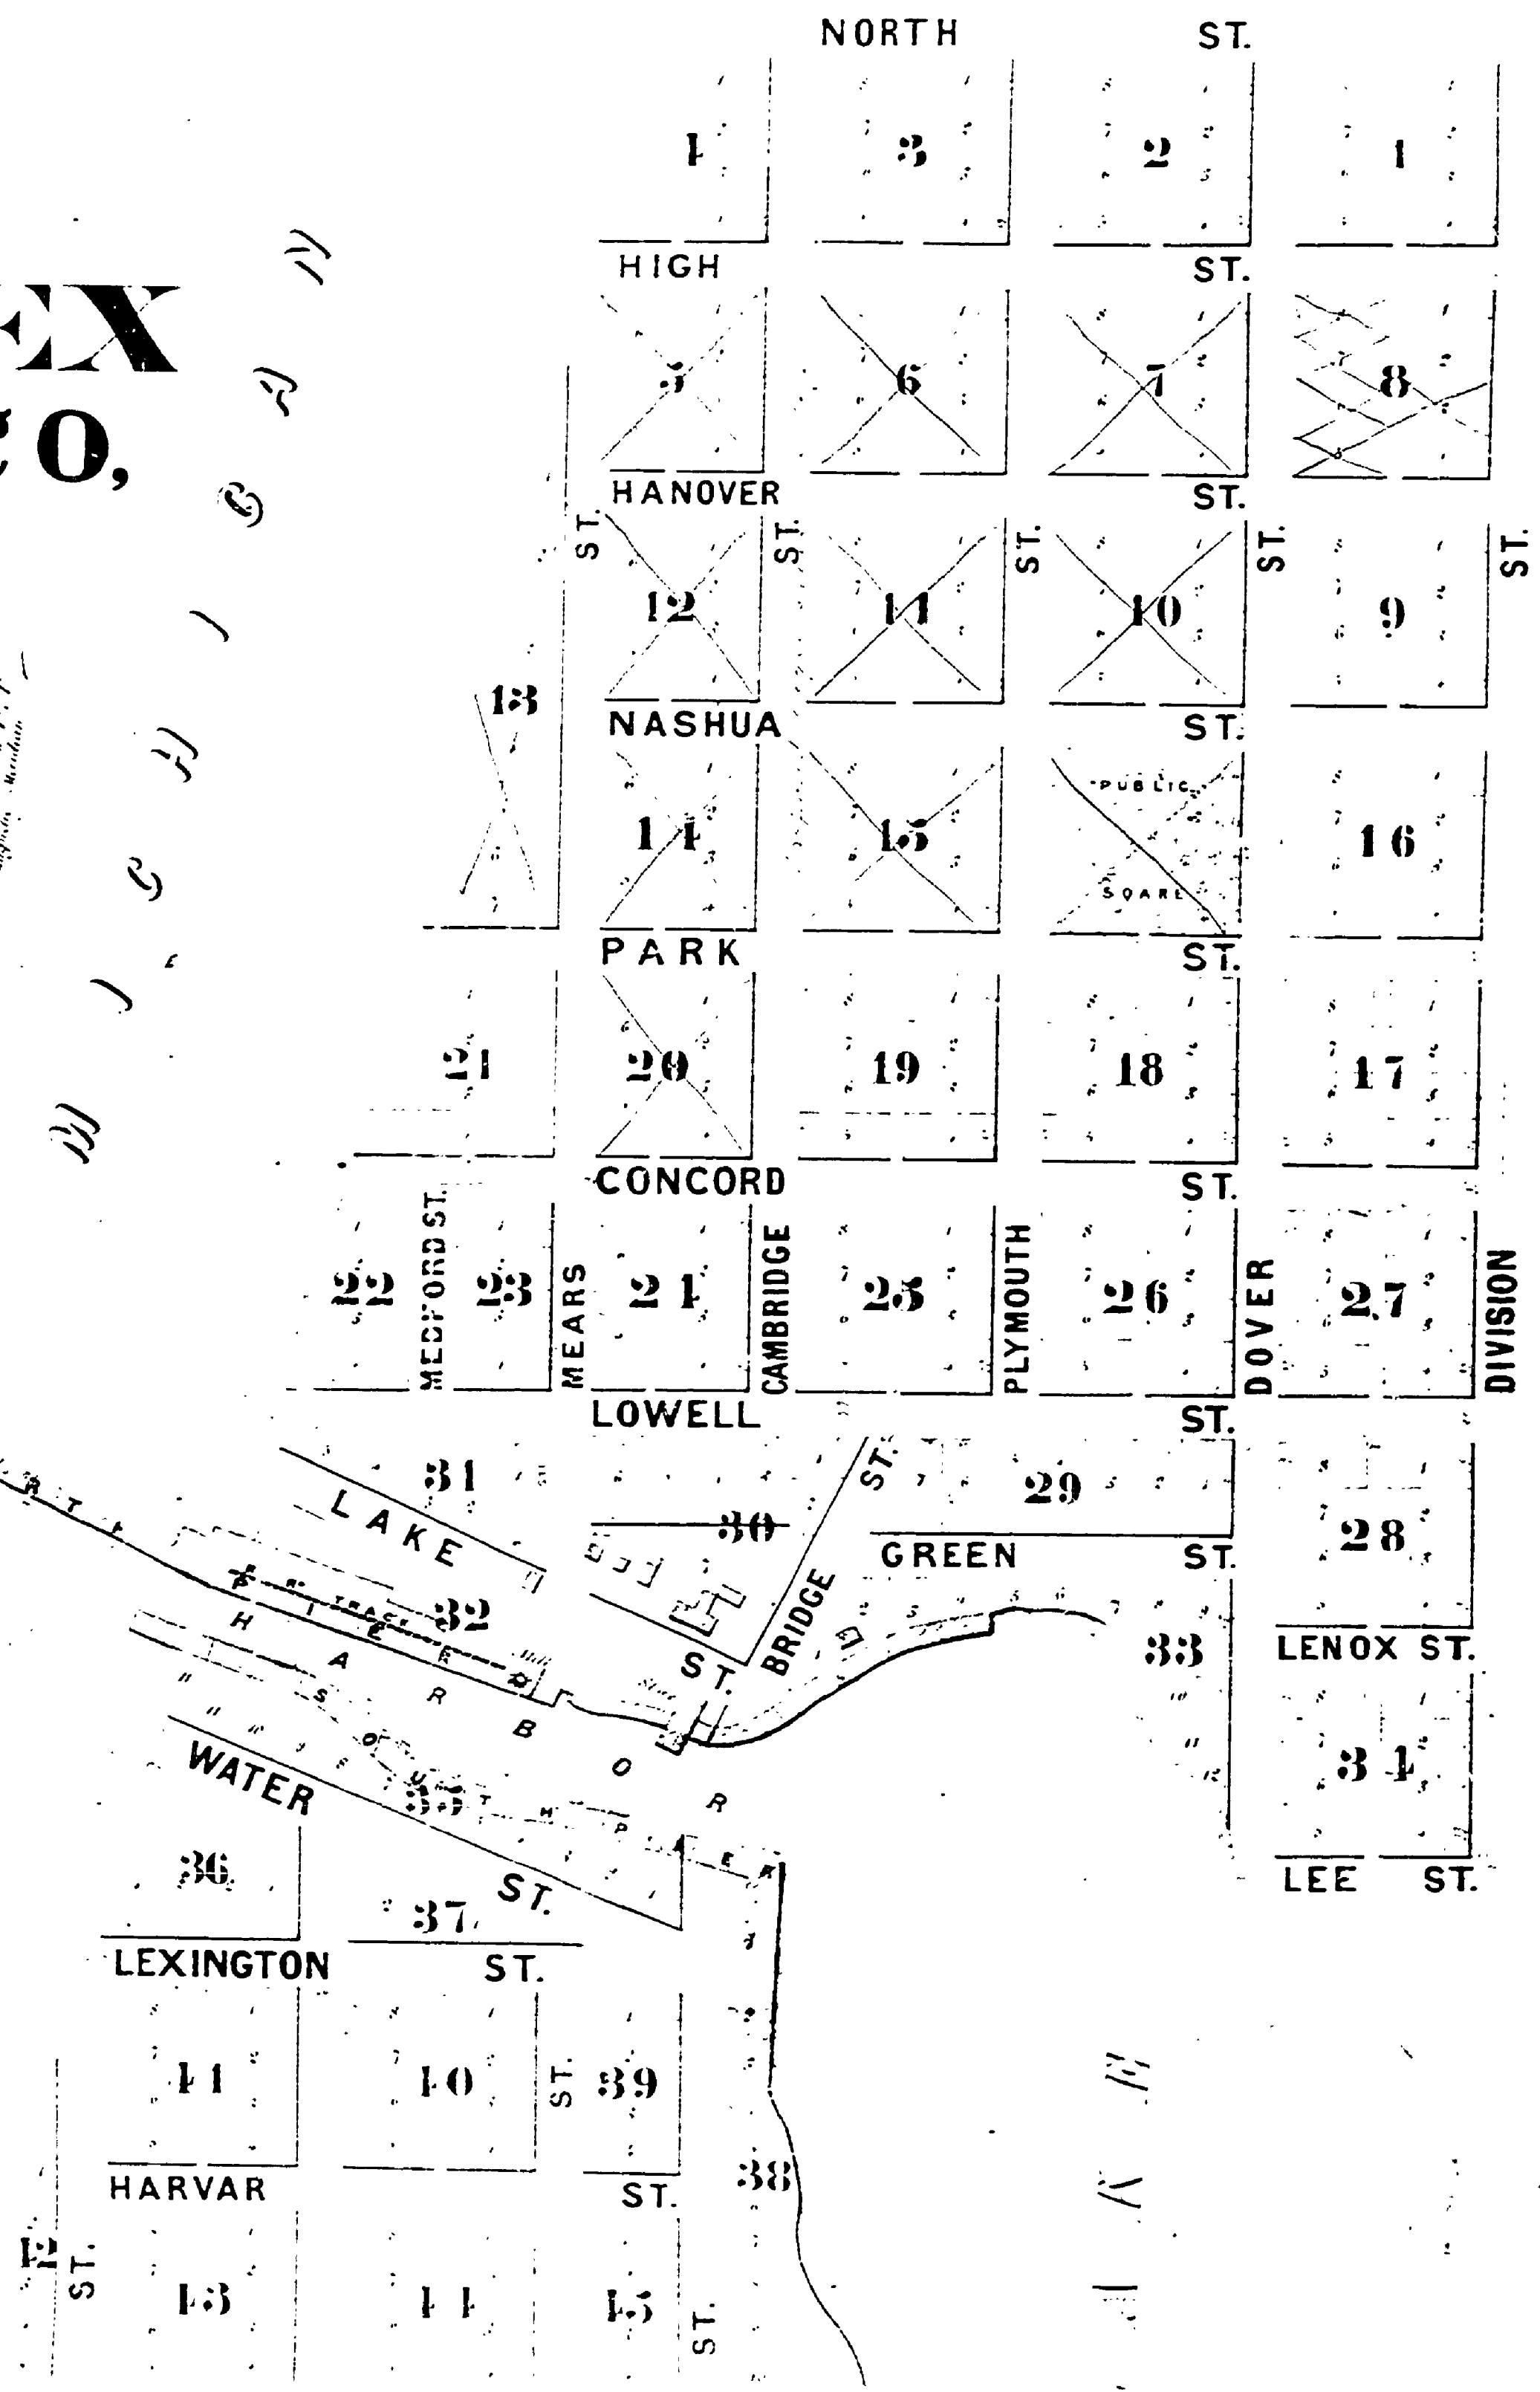

MAP
OF THE
VILLAGE OF
MIDDLESEX
OCEANA CO,
MICHIGAN.

Scale 200 feet to the inch.

Surveyed & Drawn by A. M. HIRSCH
C. Engineer - Chicago Ill.

Lots of Lot Model on Lake is on Sale Chicago.

D J S H I S A N

47

E-109