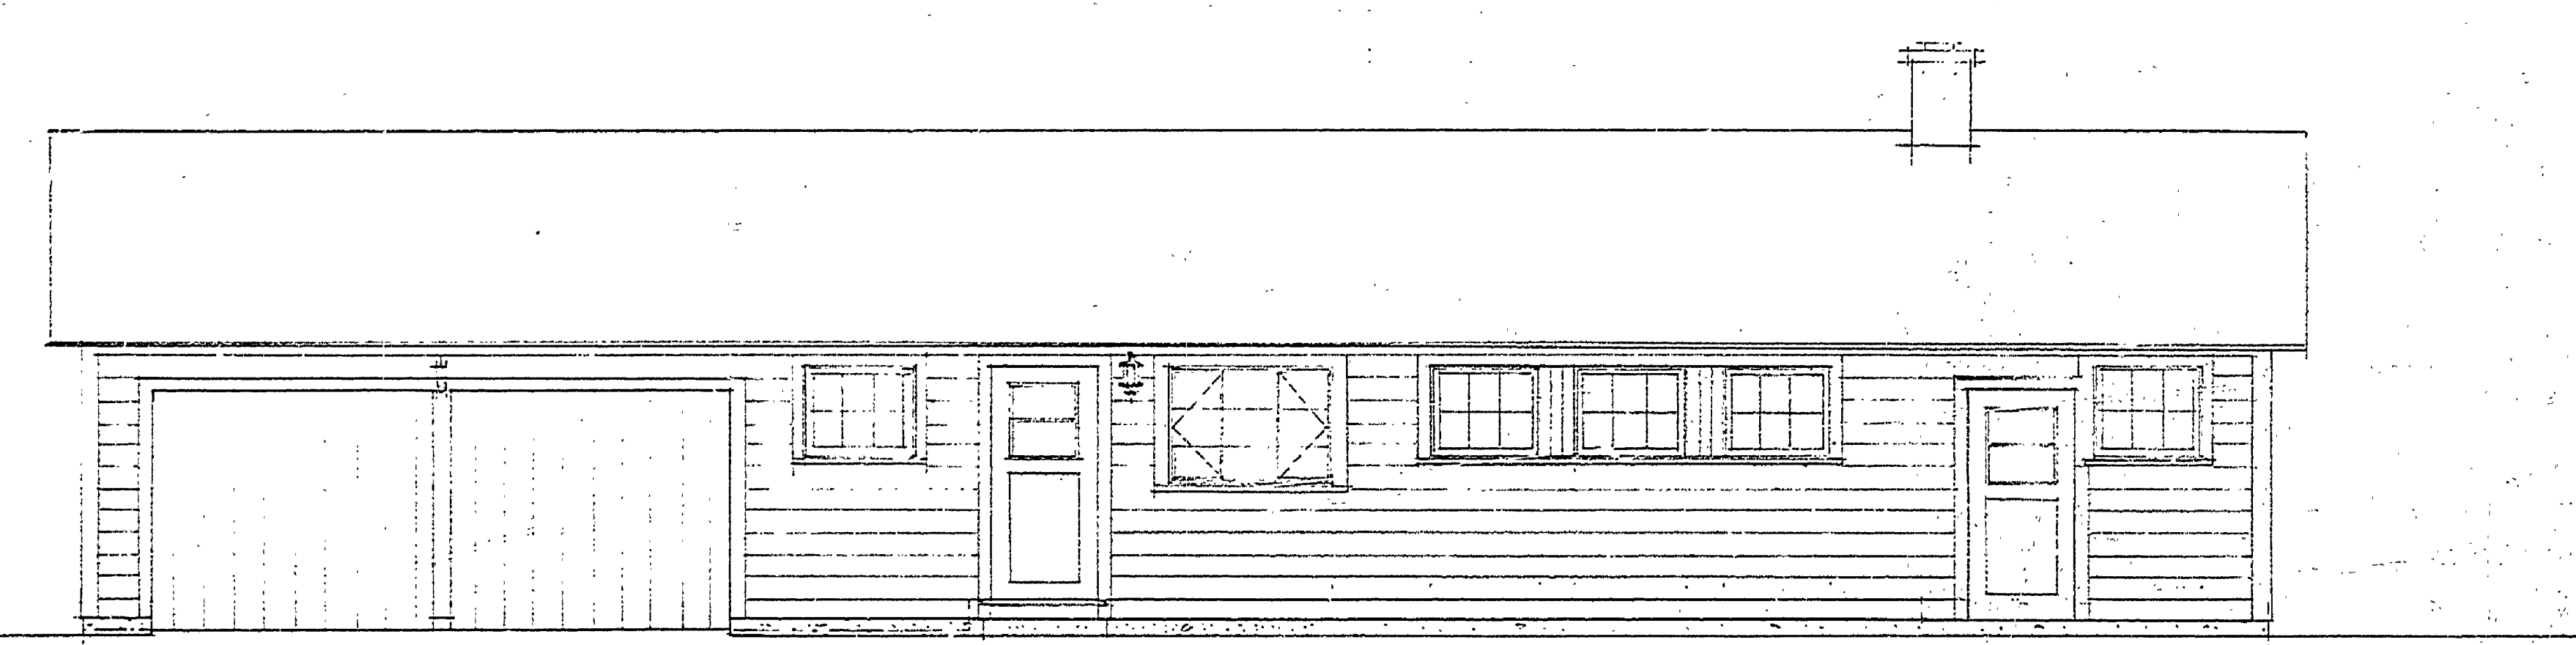

RIGHT ELEVATION

FRONT ELEVATION
Scale: 1/4" = 1'-0"

GARAGE RESIDENCE & WORK SHOP
GRAND HAVEN STATE PARK

Designed by S.M.H. Drawn by V.W.F. 3/3/46

H-703