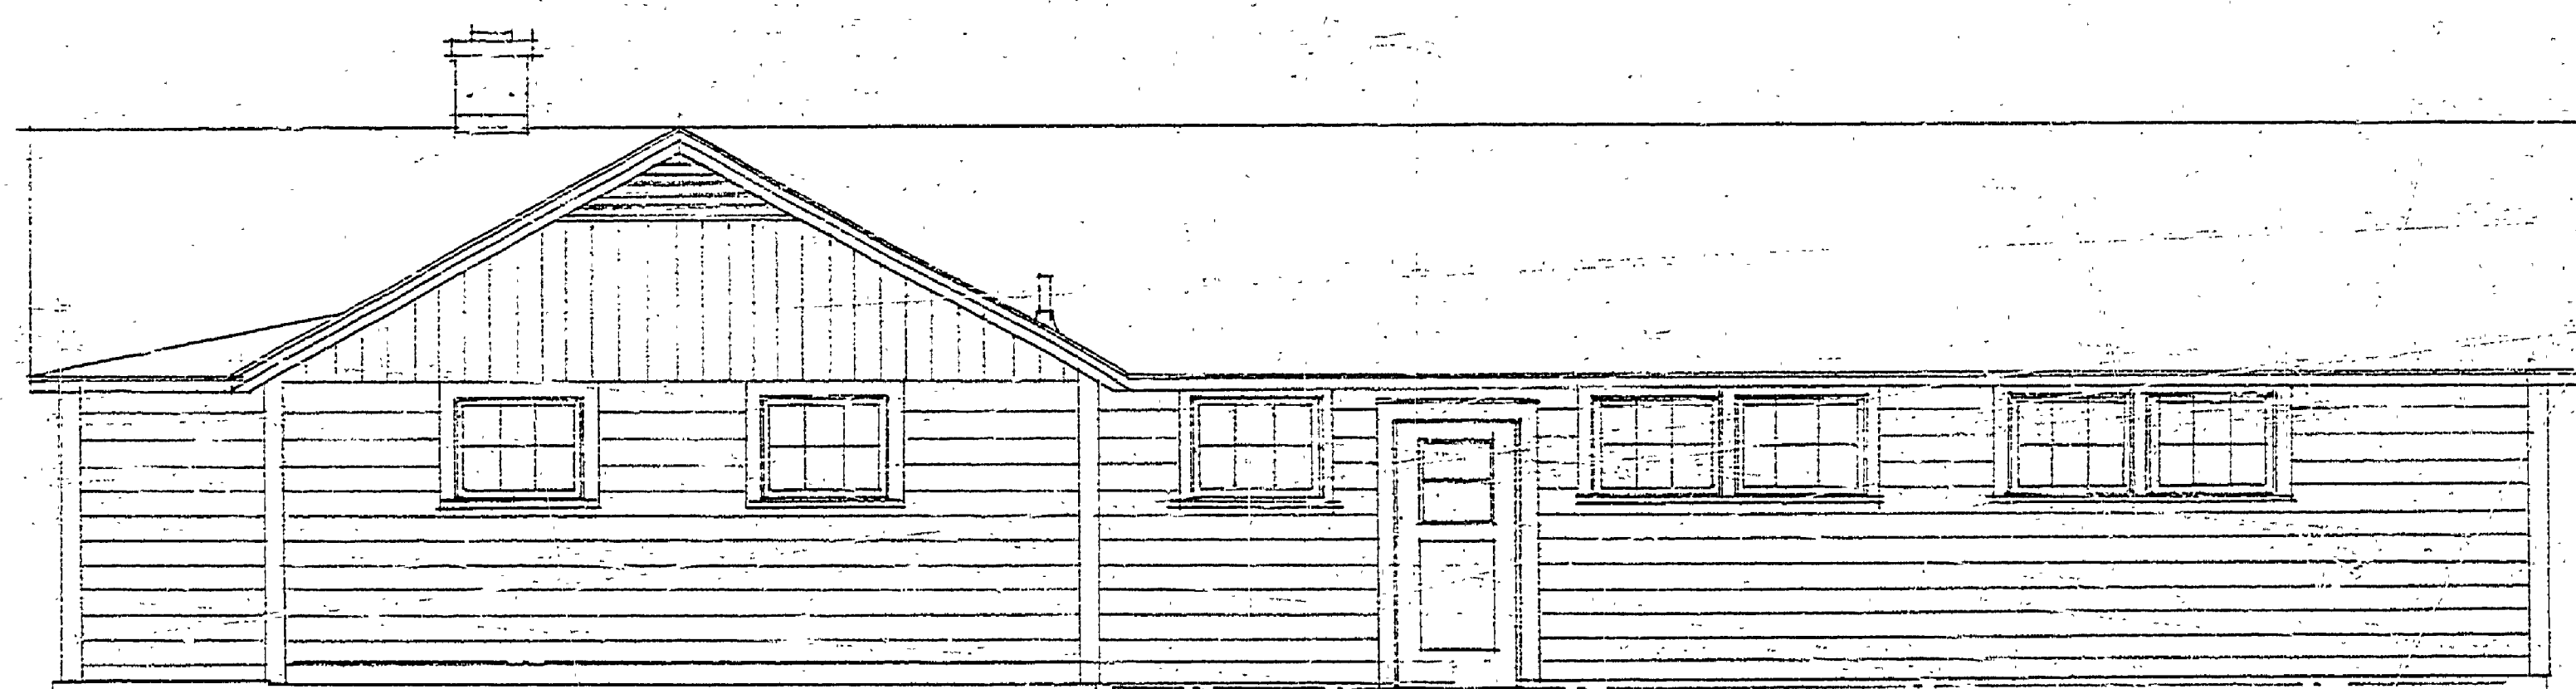

LEFT ELEVATION

REAR ELEVATION
scale 1/4" = 1'-0"

GARAGE RESIDENCE & WORK SHOP
GRAND HAVEN STATE PARK

Designed By B.M.M. Drawing J.W.F. 1/4/48