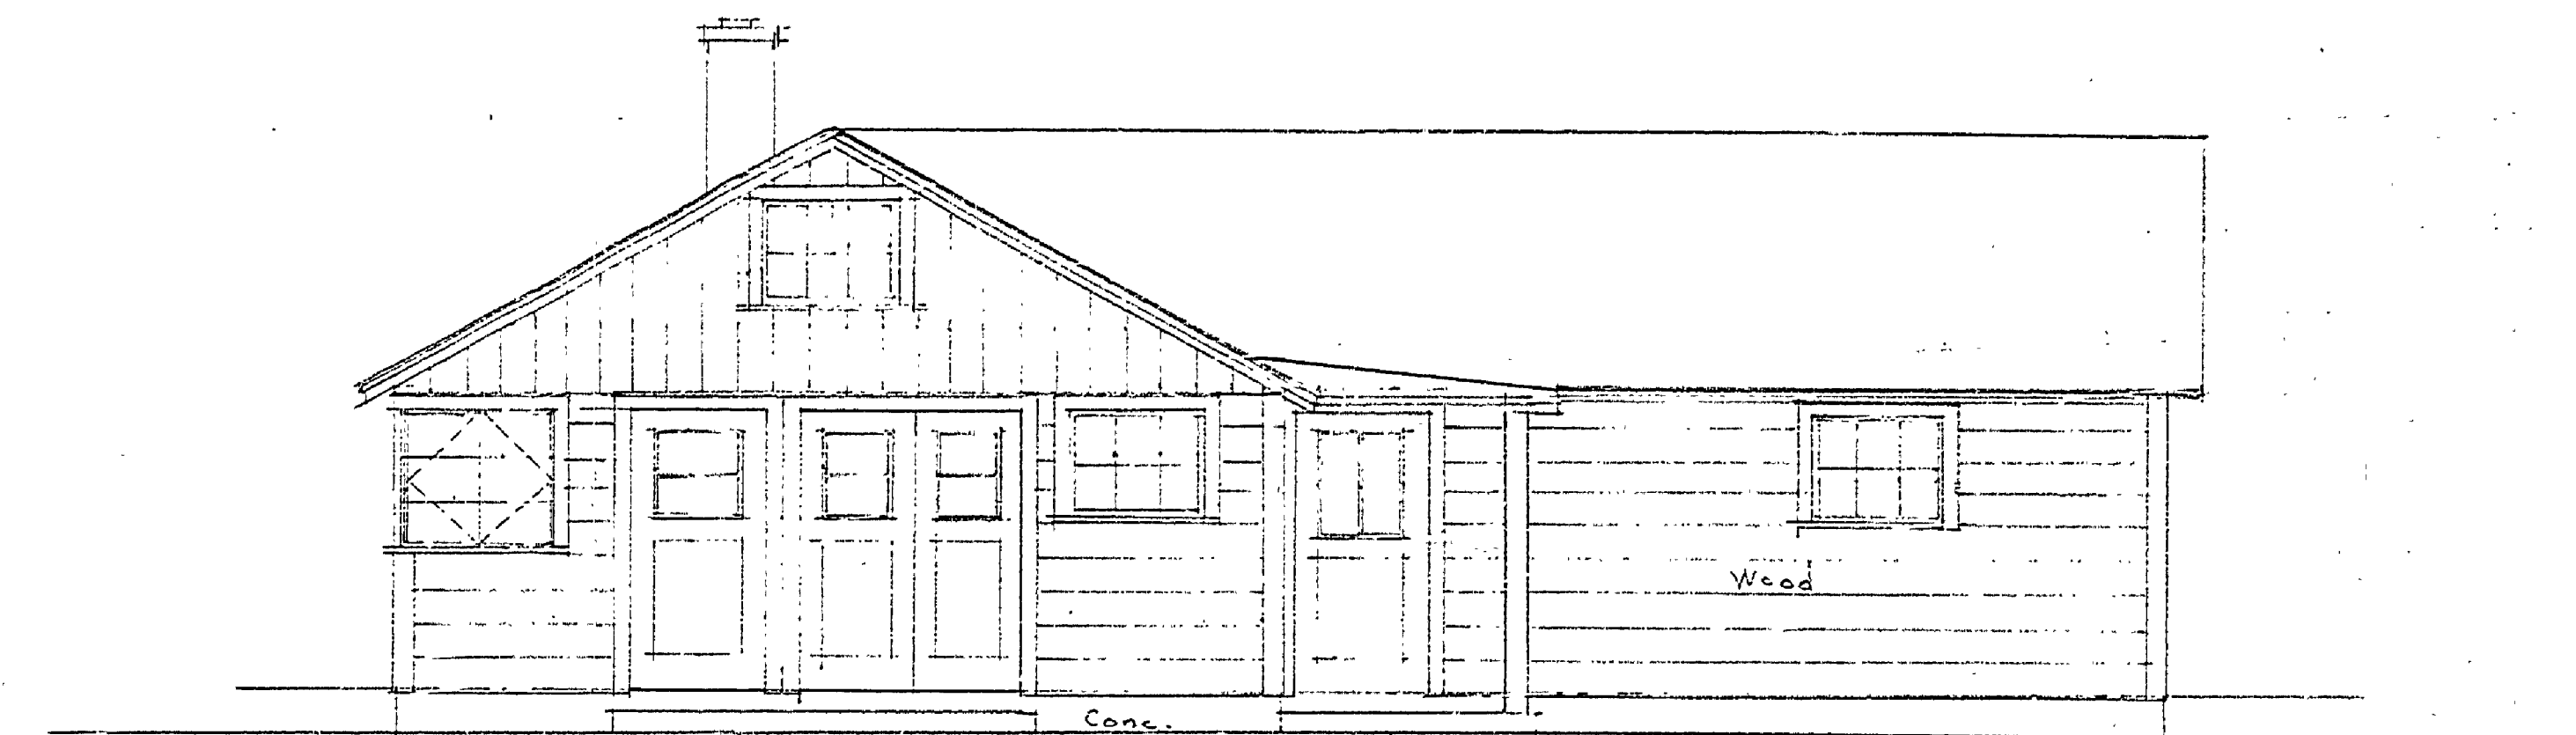

Rear Elev.

Side Elev

Front Elev

SKETCH. scale 1/4" = 1'-0"  
GARAGE AND WORK SHOP  
GRAND HAVEN STATE PARK

Not Used

Design by B.M.W. Drawn by J.W.F. 1/20/28

17-104