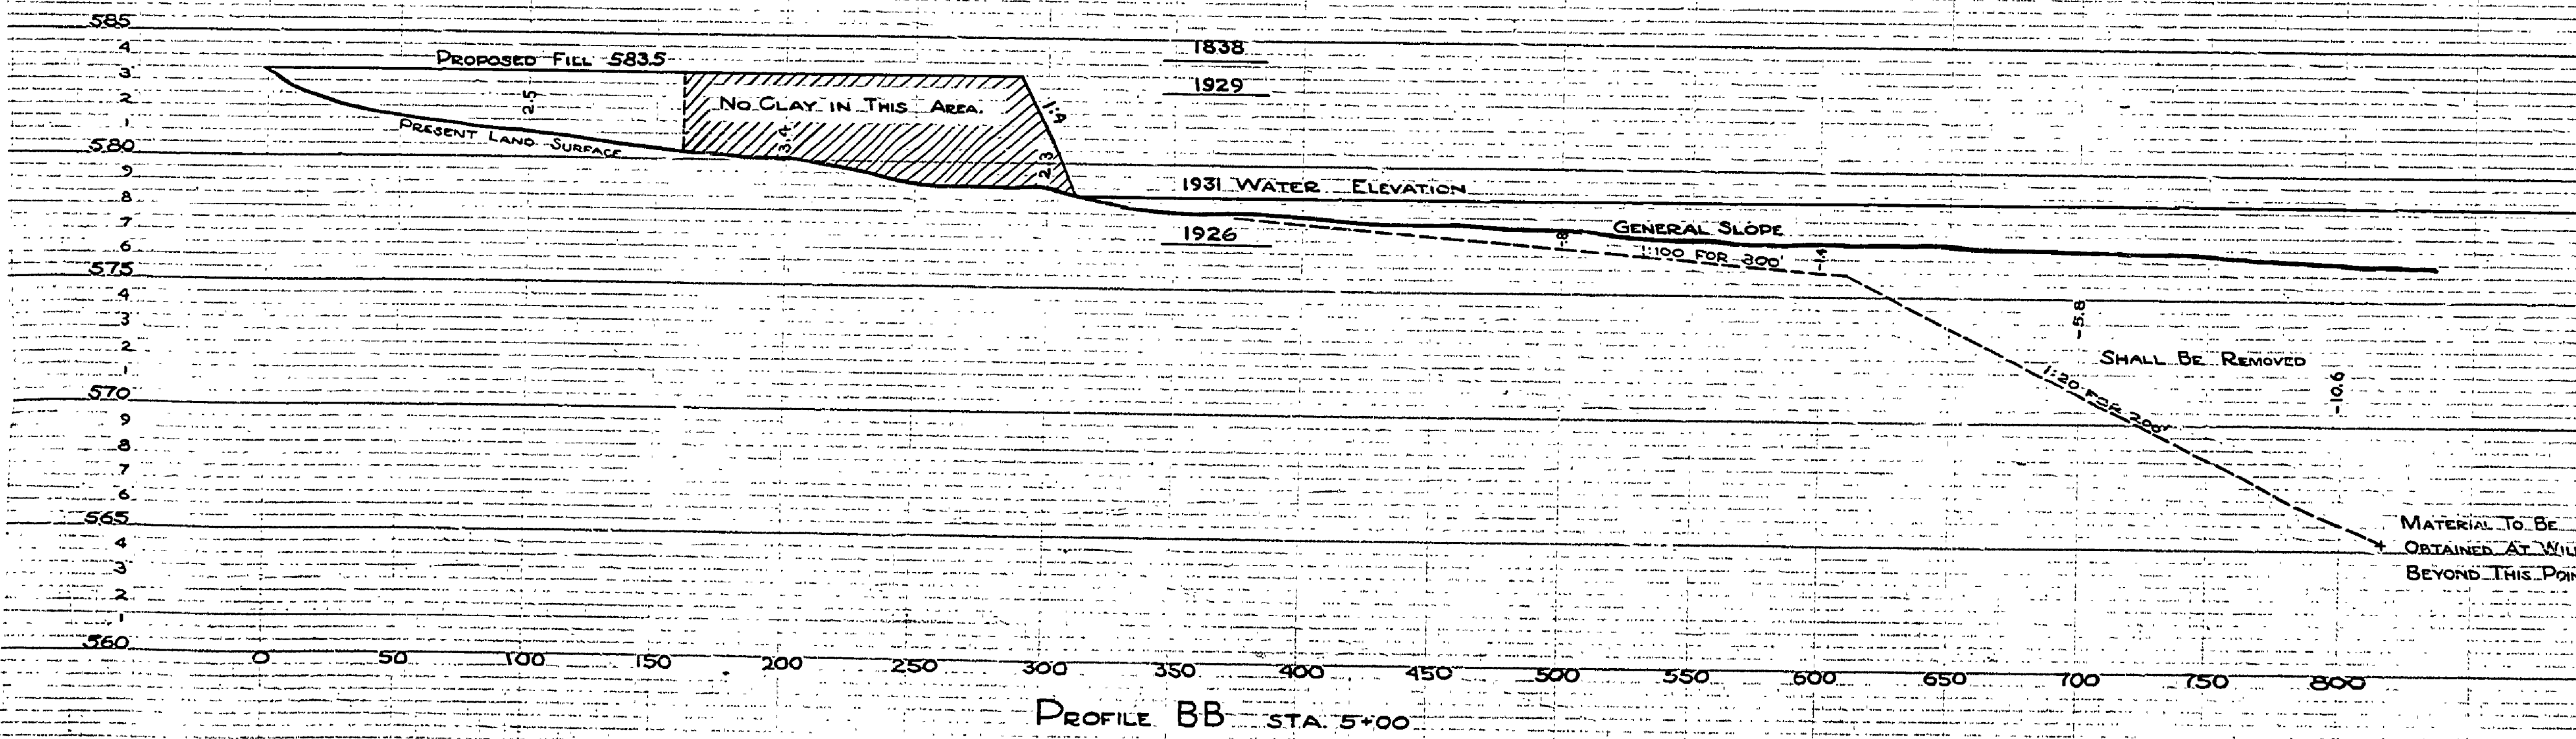

PROPOSED FILL
AT
BAY CITY STATE PARK
MICHIGAN DEPARTMENT OF CONSERVATION
PARKS DIVISION

FRAME IT UP
TOP HEAD
FILE MICHIGAN

THE RESEARCH LOG CO.
100 WEST BROADWAY

THE RESEARCH LOG CO.
100 WEST BROADWAY