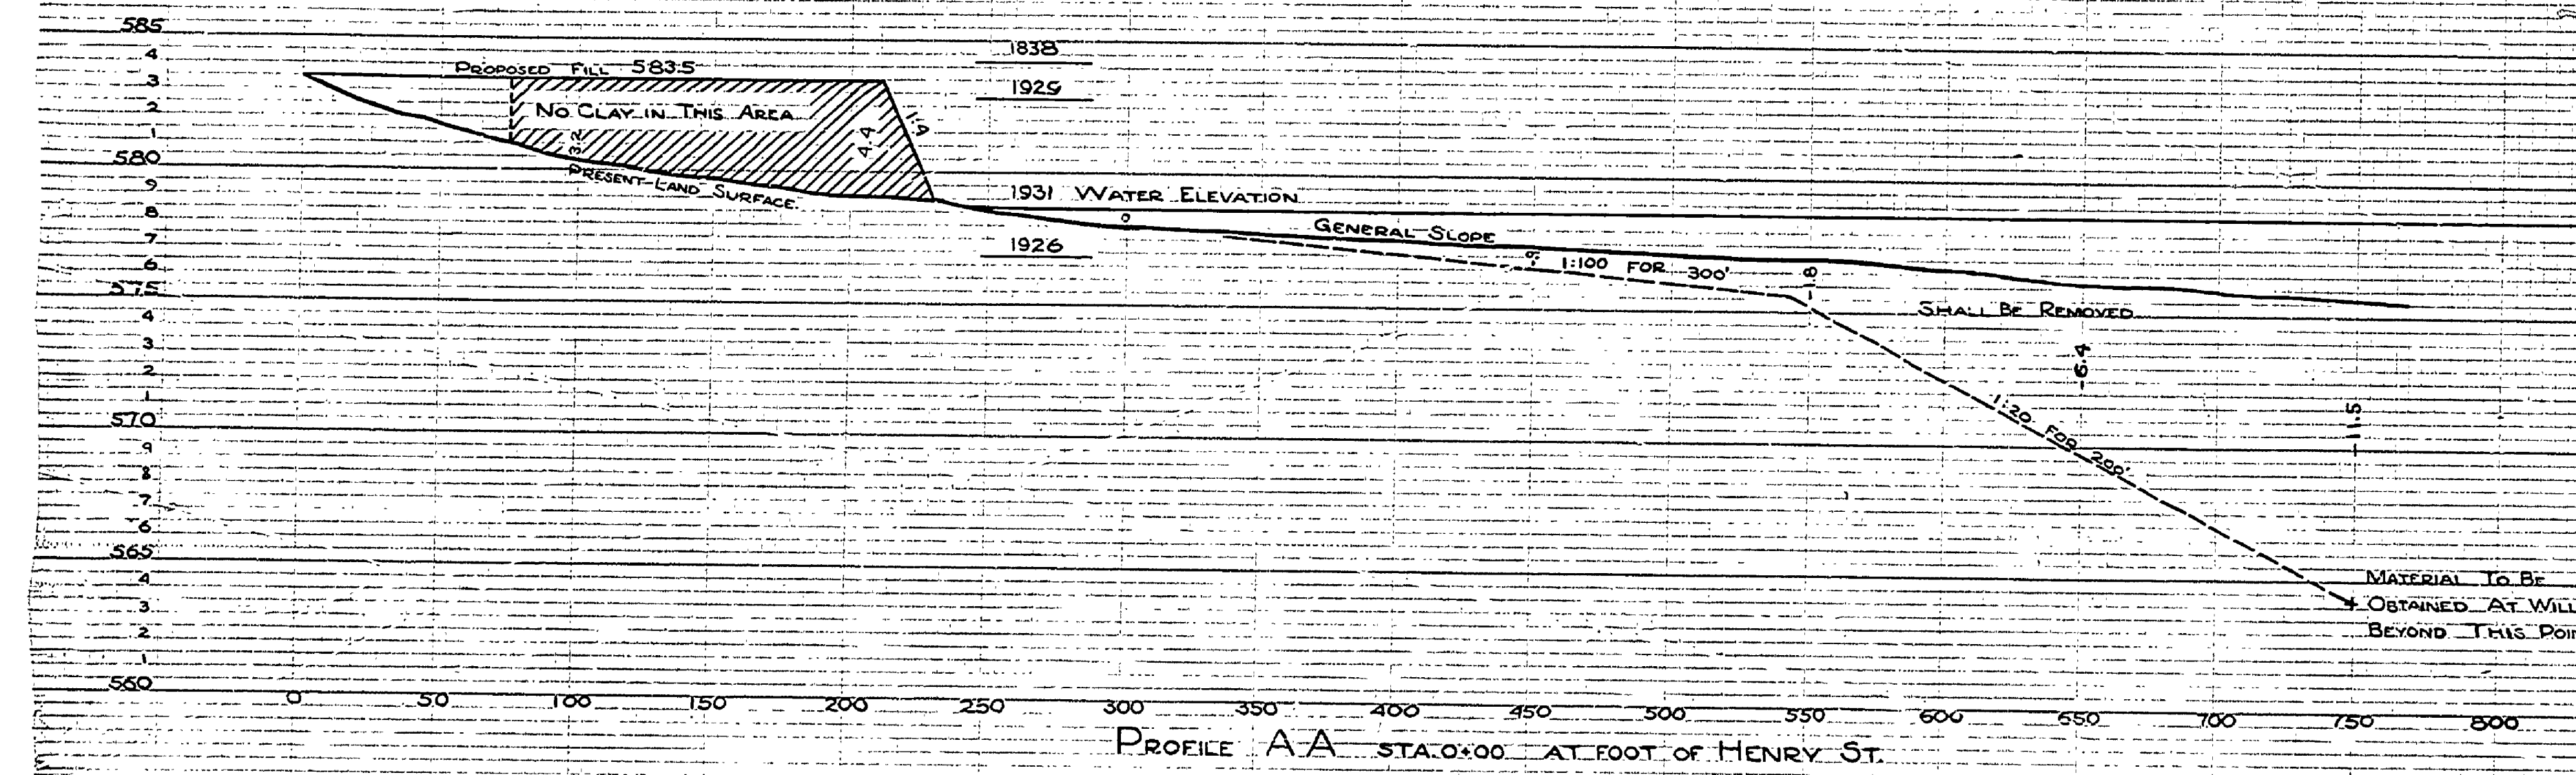

PROPOSED FILL
AT
BAY CITY STATE PARK
MICHIGAN DEPARTMENT OF CONSERVATION
PARKS DIVISION

FRAME IT UP
TOP HEAD
FILE MICHIGAN

THE RESEARCH LOG CO.
100 WEST BROADWAY

THE RESEARCH LOG CO.
100 WEST BROADWAY