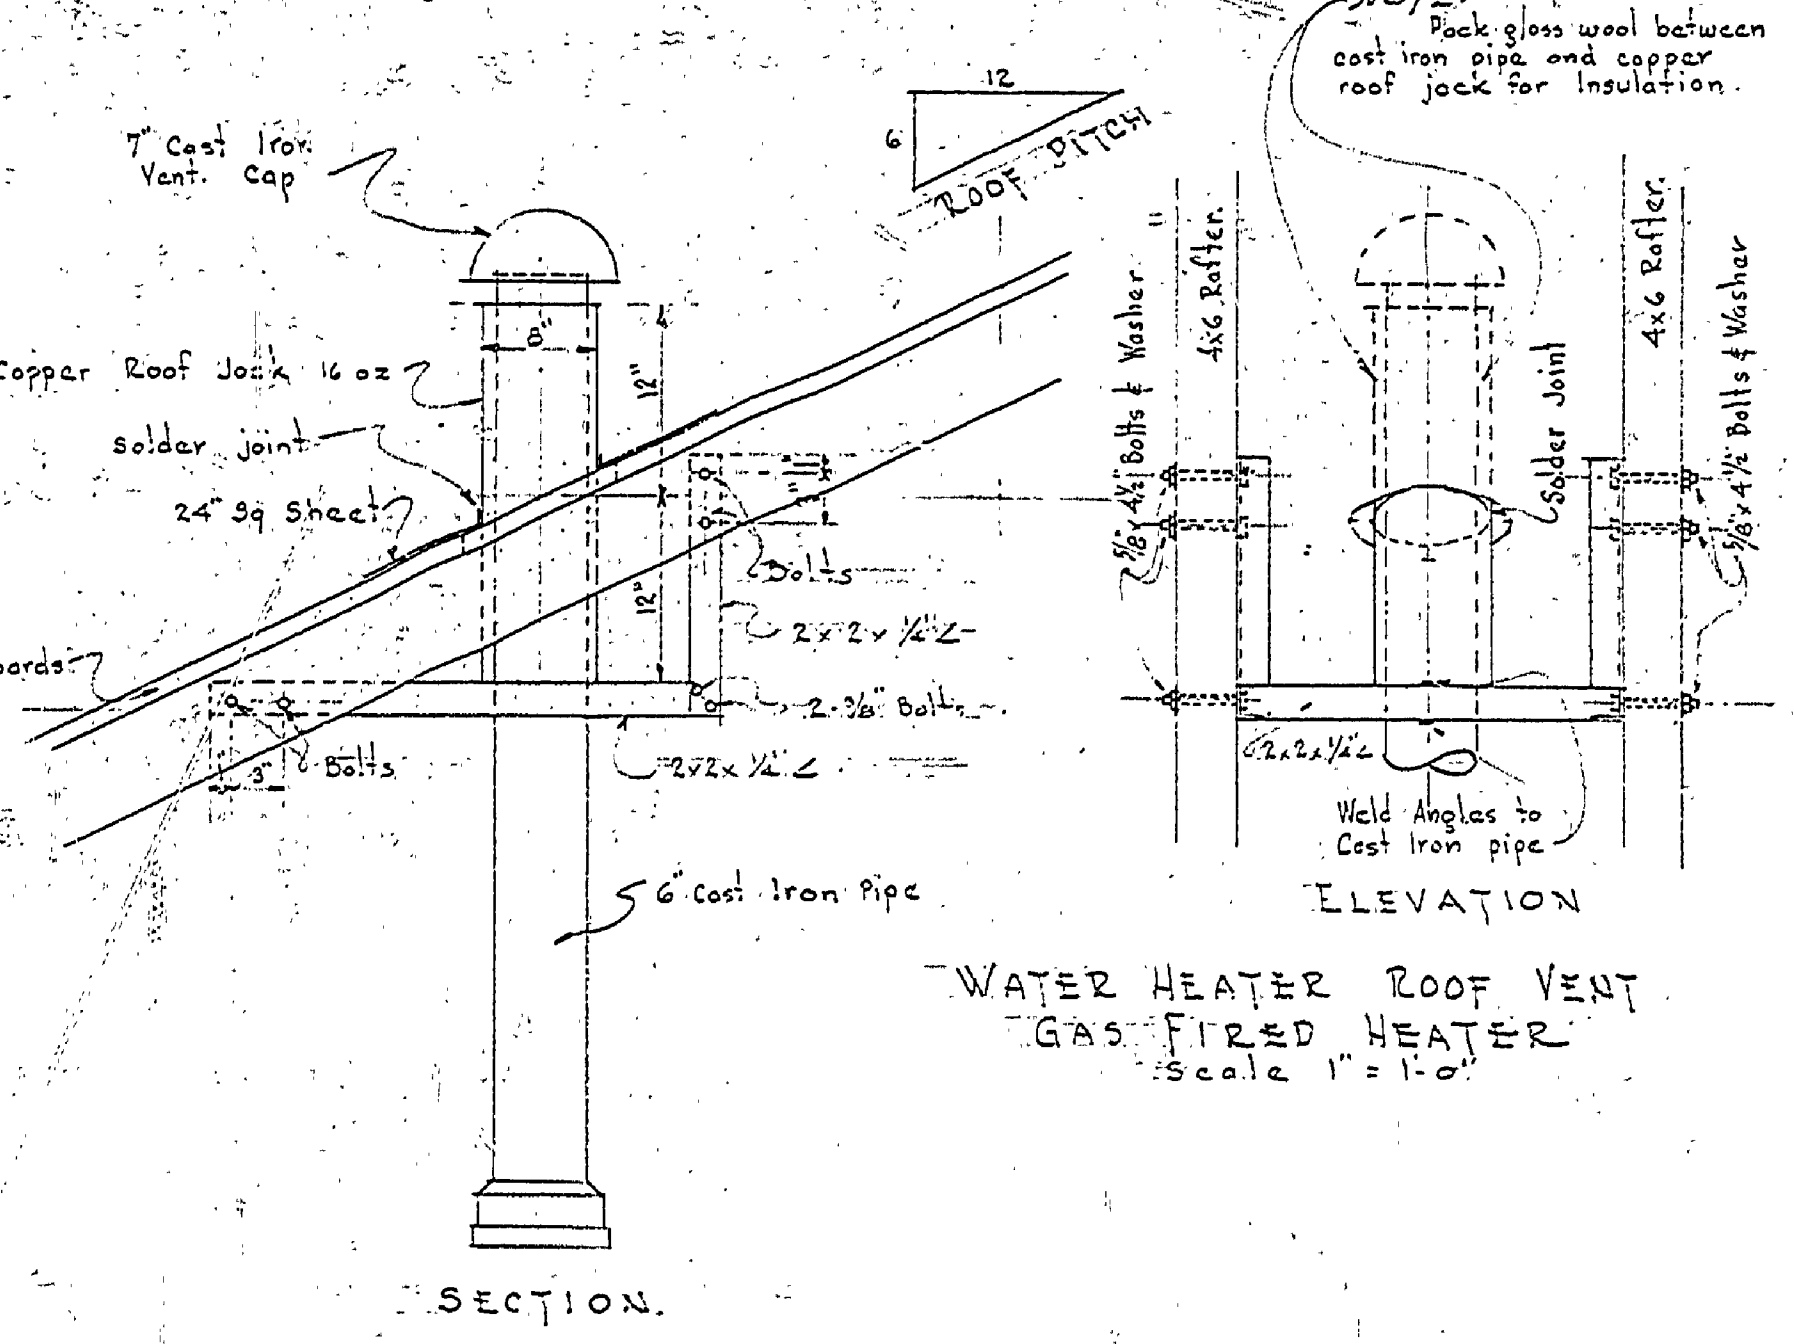

REVISIONS	NO.	DATE	BY
4			
5			
6			

APPROVED BY	DATE	REVIEWED BY SECTIONS	DATE
<i>H.C. MacIntyre</i>	2-8-57	ARCHITECTURAL	J.R.R.
ASSISTANT CHIEF IN CHARGE	2-8-57	ENGINEERING	J.R.R.
OF DESIGN	2-8-57	LANDSCAPE	J.L.E.

DRAWN BY	CHECKED BY
J.M.P.	J.M.P.

PORCH DETAIL
Scale 1" = 1'-0"
DETAIL DESIGNATION: (A-7)
SHEET NO. WHERE DETAIL APPEARS OR WHERE DETAIL IS TAKEN
SYMBOL

ELECTRICAL LAYOUT
Scale 1/2" = 1'-0"

DETAIL
Scale 1/2" = 1'-0"

DETAIL
Scale 1/2" = 1'-0"

MICHIGAN
DEPARTMENT OF CONSERVATION
PARKS AND RECREATION DIVISION

BURT LAKE STATE PARK
TOILET, LAUNDRY AND SHOWER BUILDING
SOUTH EAST BUILDING

PROJECT NO.	64-227-T
SHEET NO.	5
OF	6
PLAN NO.	A-105