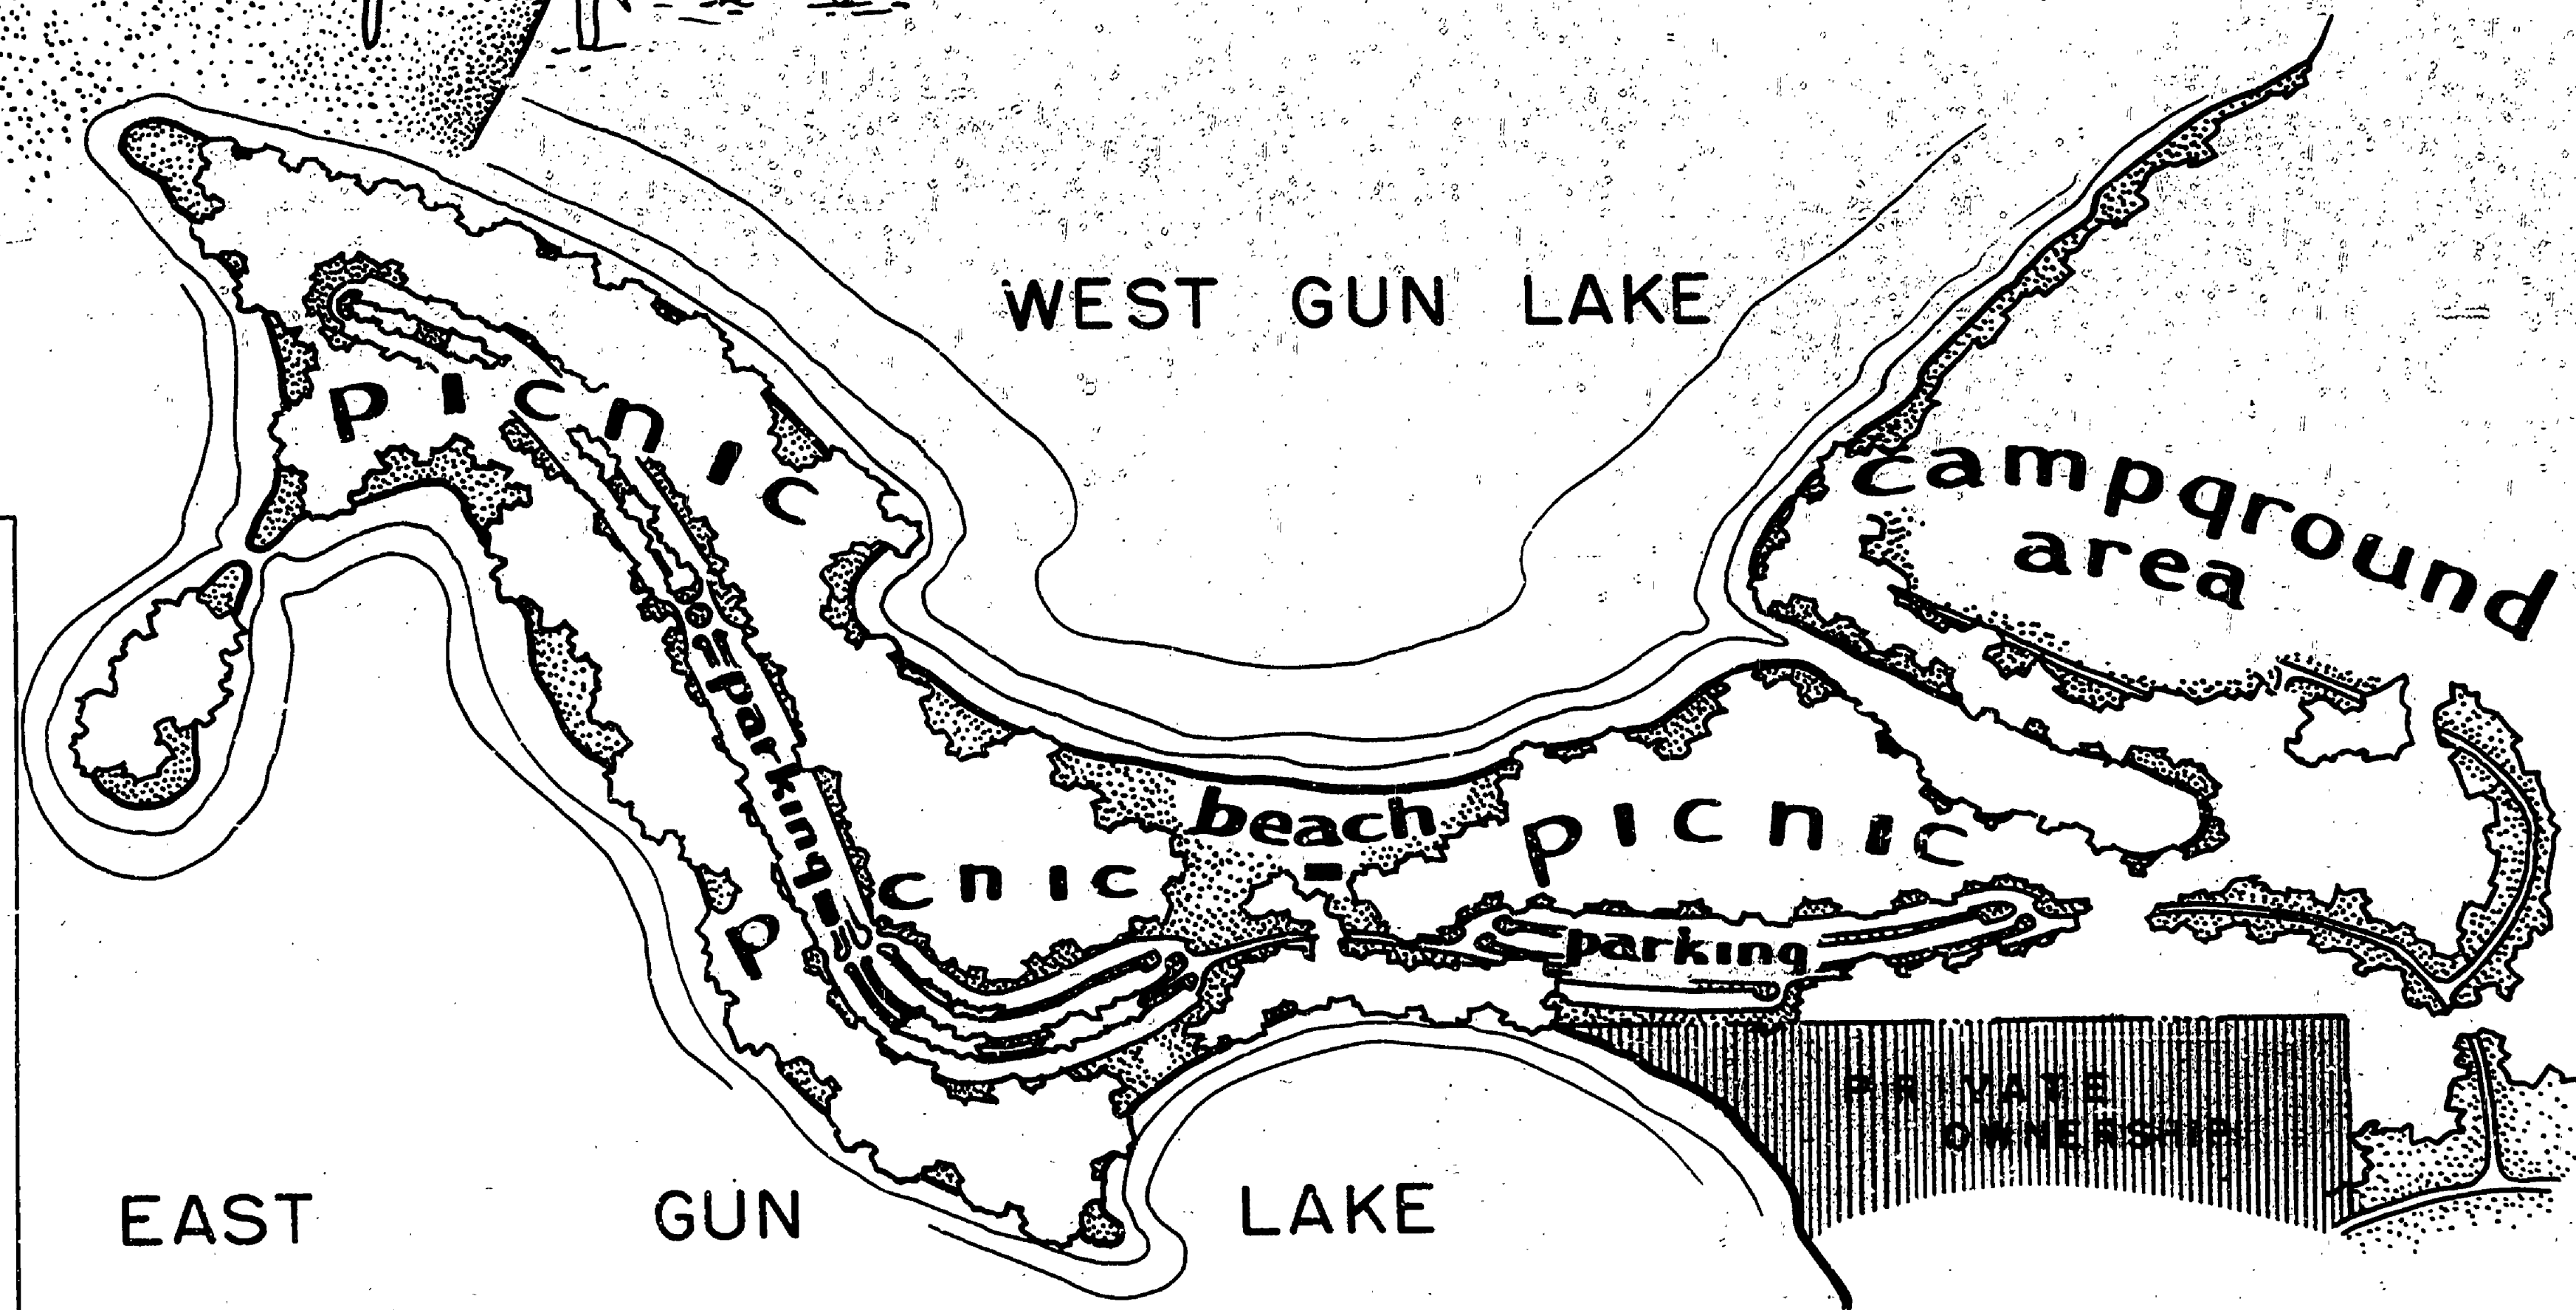

PARK CAPACITY
 PARKING AREA 2100 CARS
 PEOPLE 7500

YANKEE SPRINGS
 RECREATION AREA
 GUN LAKE SECTION