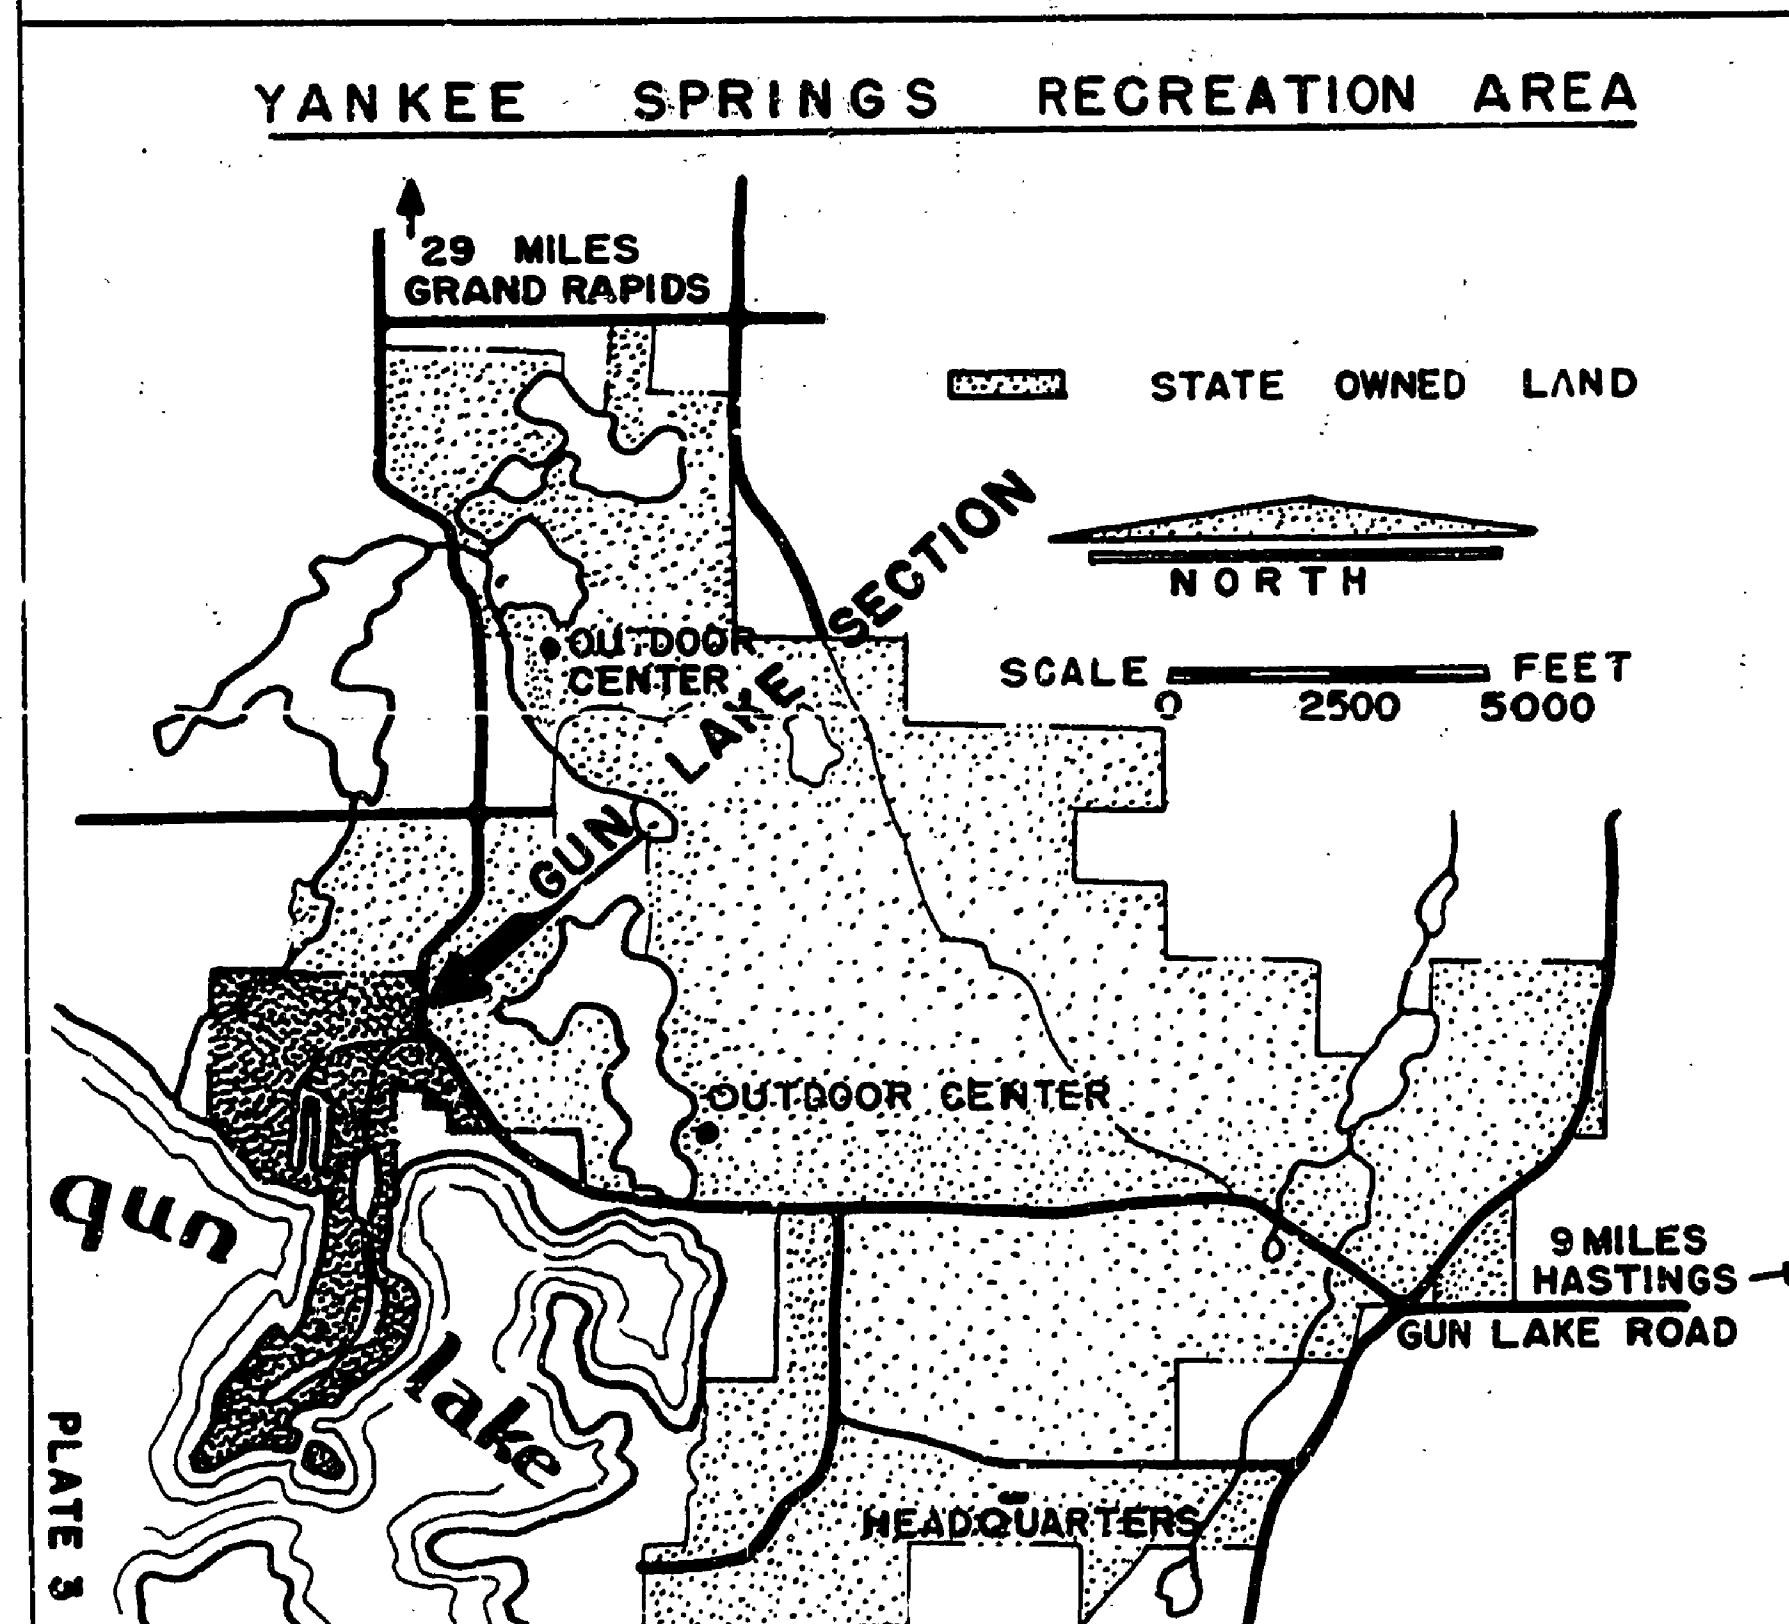

PARK CAPACITY
 PARKING AREA 2100 CARS
 PEOPLE 7500

YANKEE SPRINGS
 RECREATION AREA
 GUN LAKE SECTION