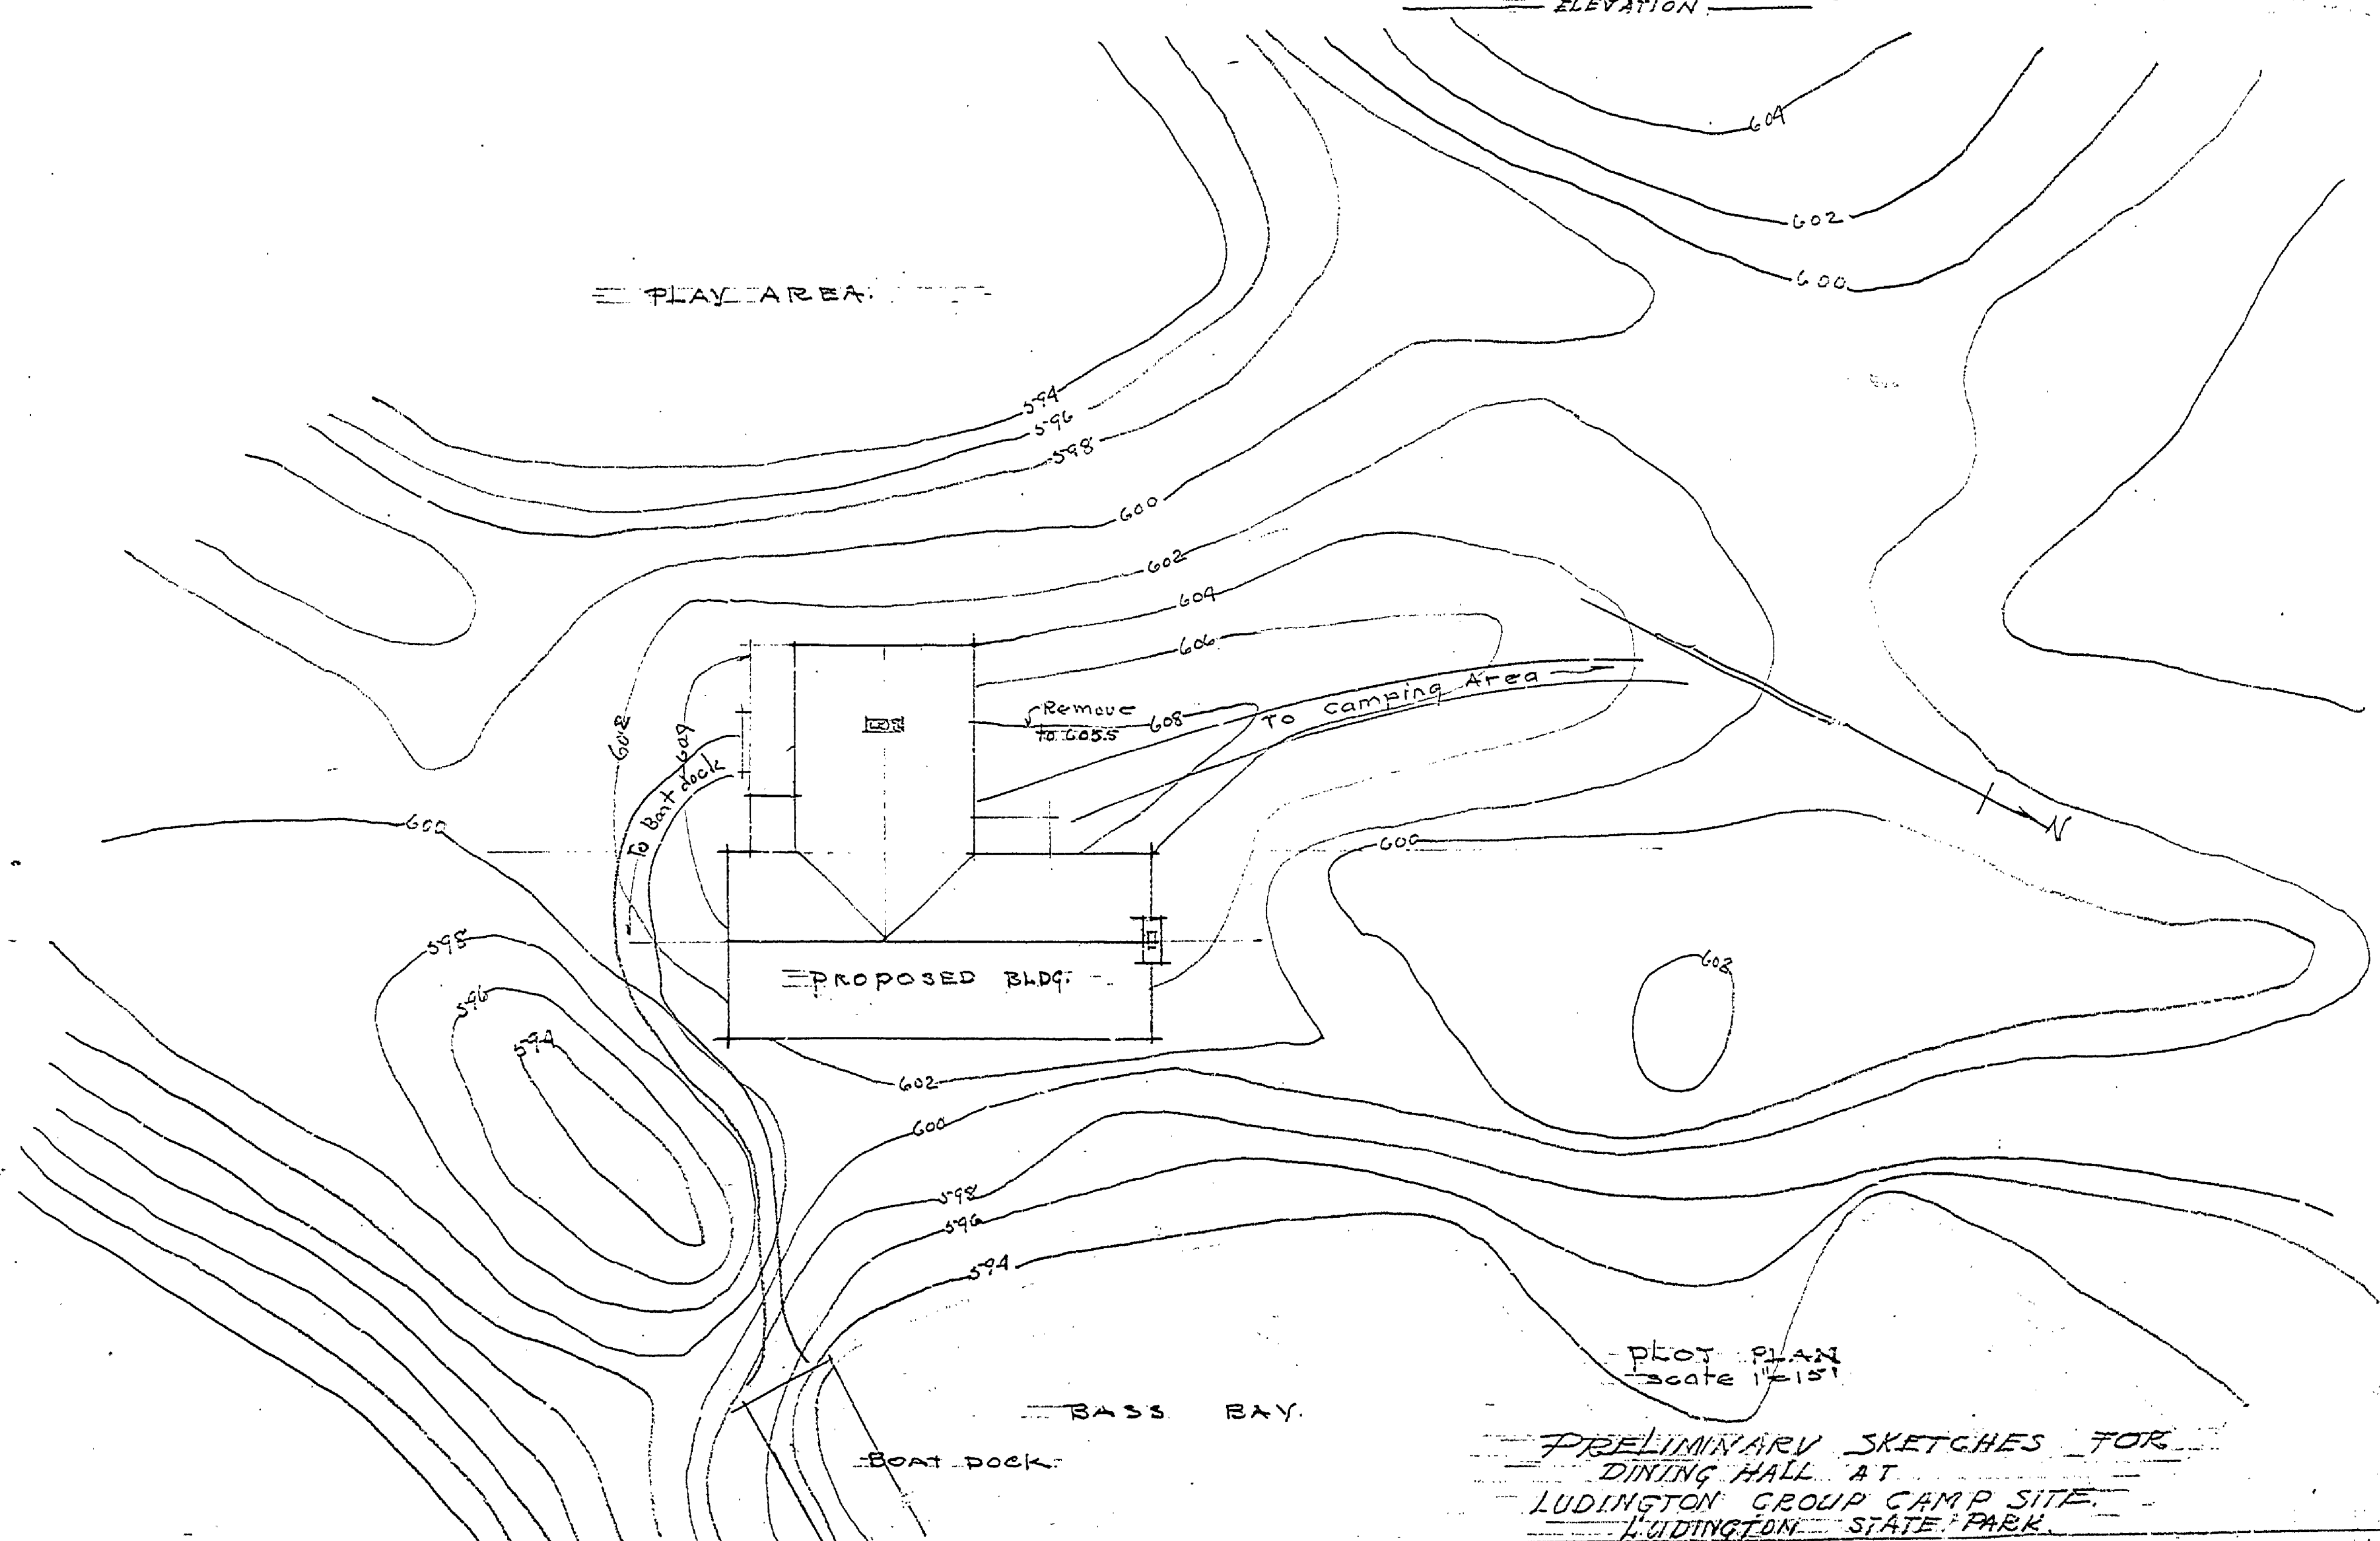

FLOOR PLAN
Scale 1/8" = 1'-0"

PLOT PLAN
Scale 1/8" = 1'-0"

PRELIMINARY SKETCHES FOR
DINING HALL AT
LUDINGTON GROUP CAMP SITE
LUDINGTON STATE PARK

MASTER PLAN #9

A-102