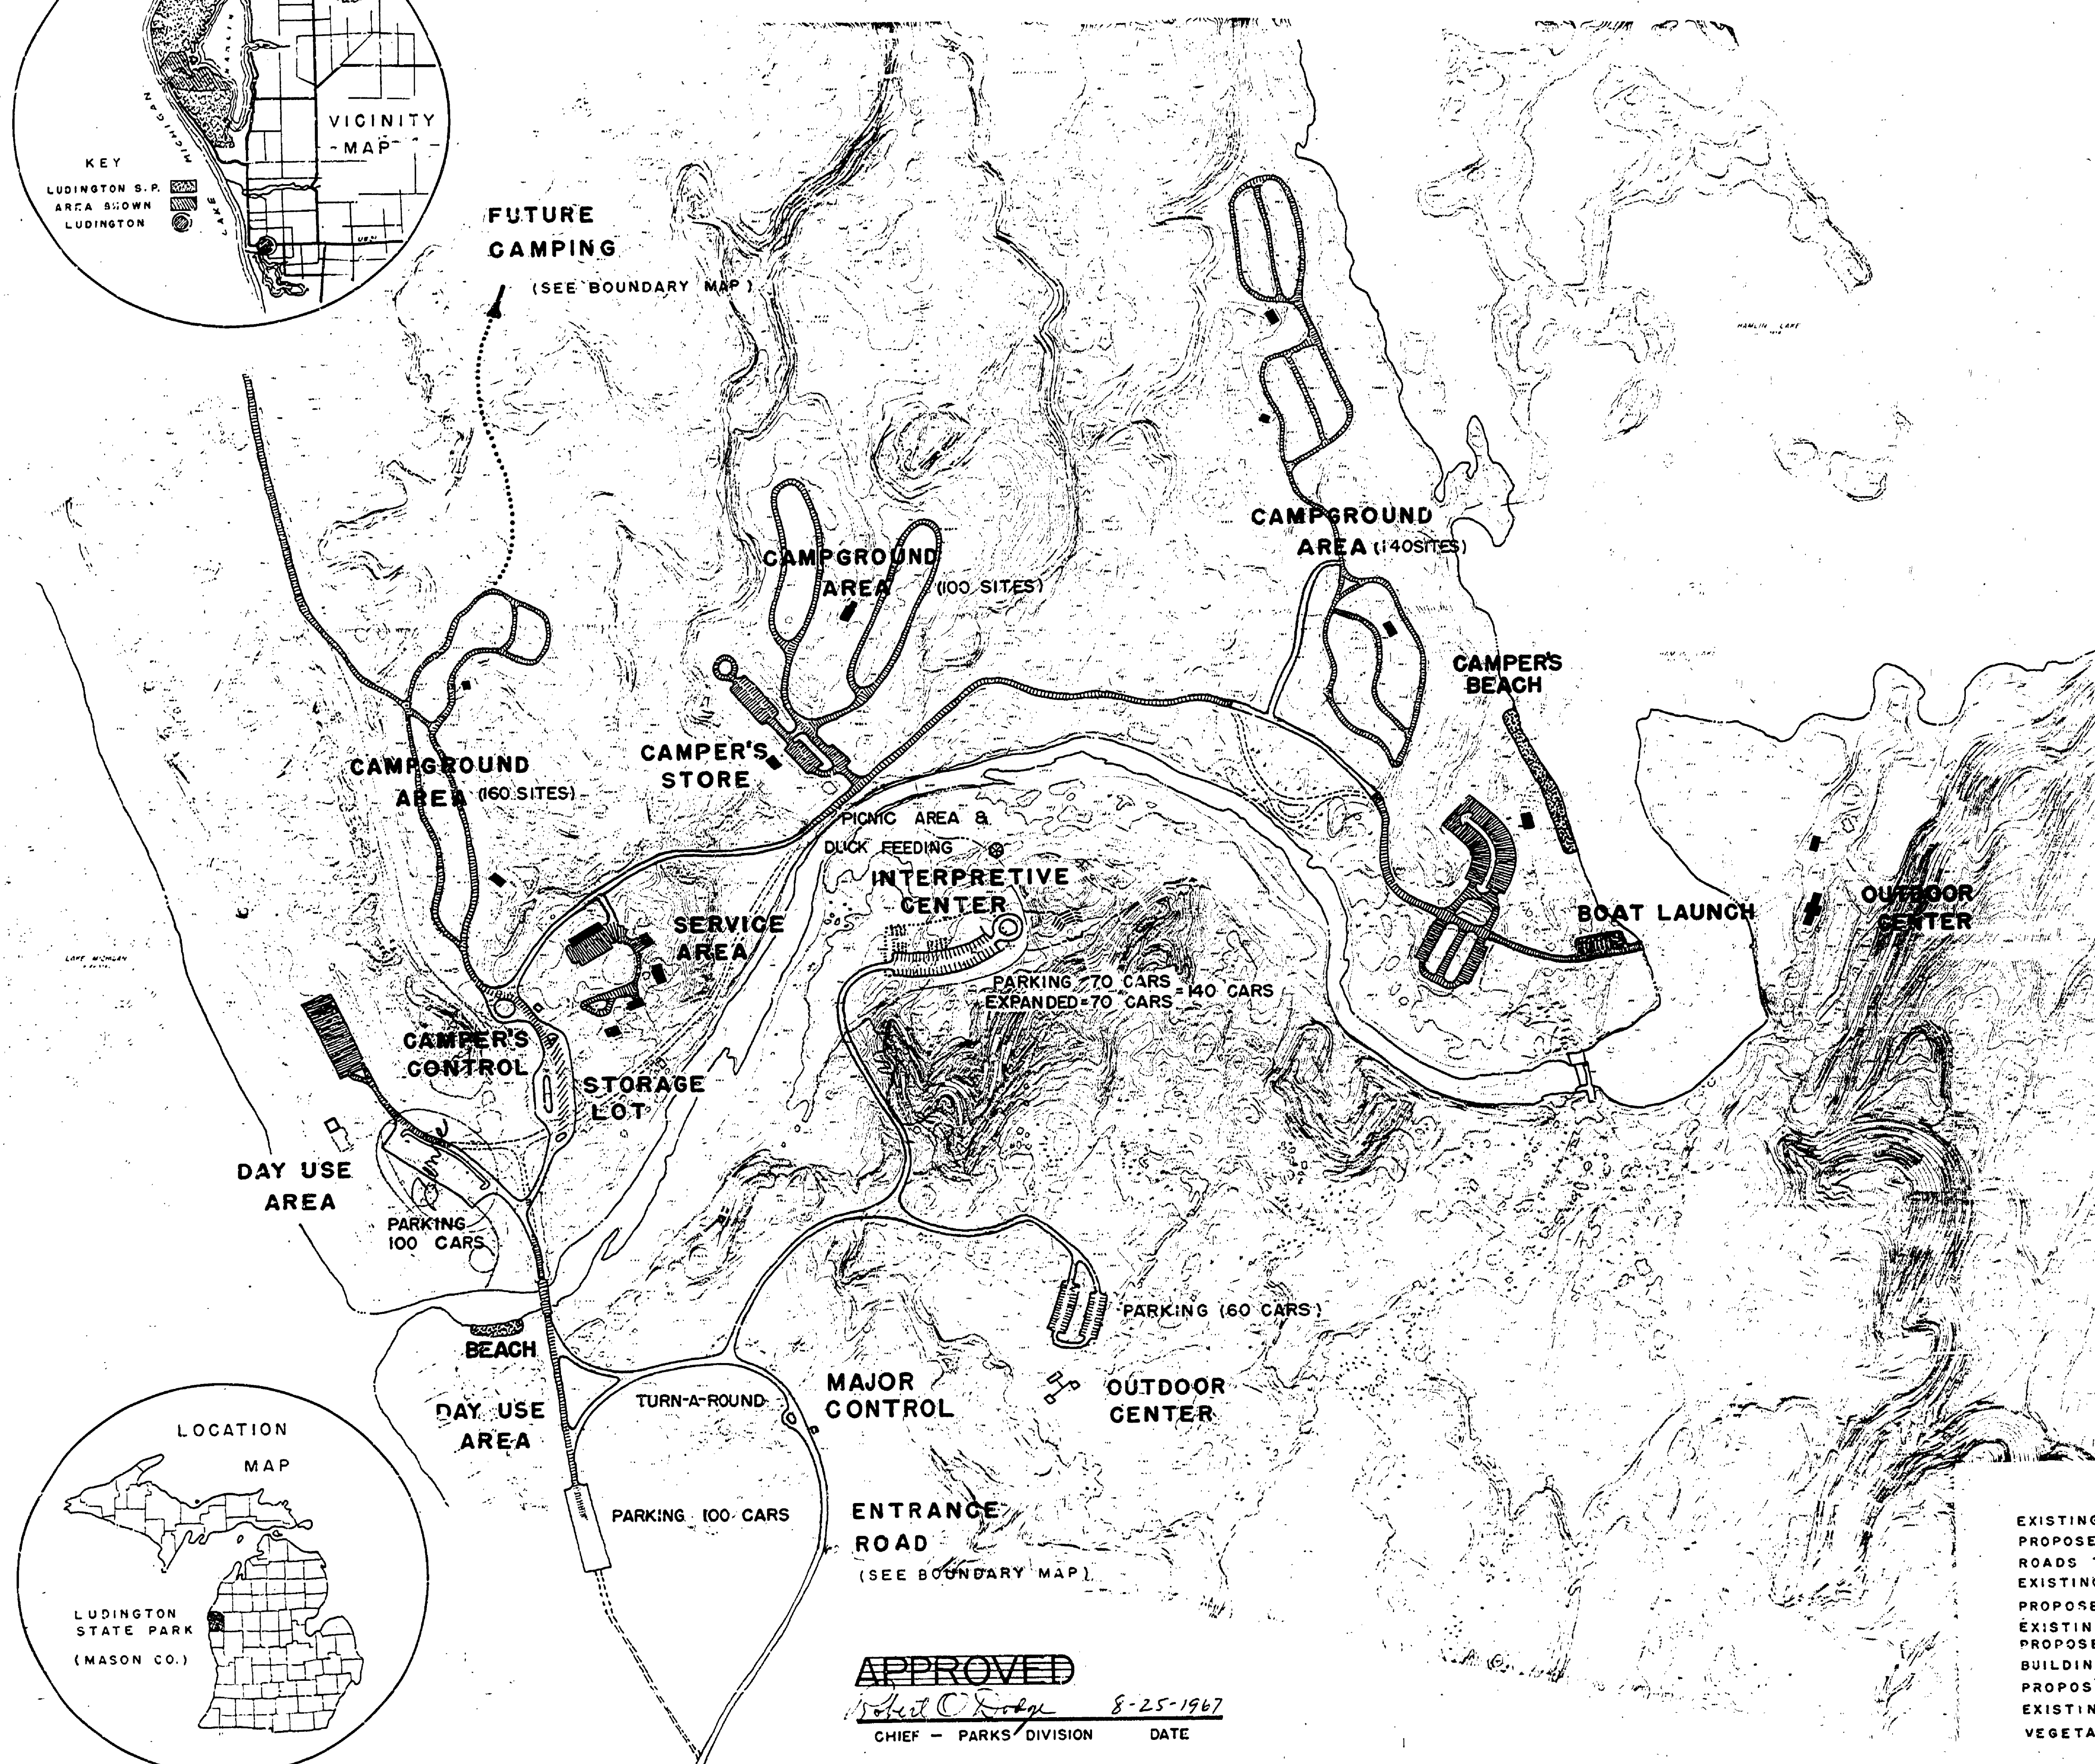

LUDINGTON STATE PARK  
BOUNDARY  
MAP

LEGEND

- EXISTING ROADS
- PROPOSED ROADS
- ROADS TO BE OBLITERATED
- EXISTING PARKING
- PROPOSED PARKING
- EXISTING BUILDINGS
- PROPOSED BUILDINGS
- BUILDINGS TO BE OBLITERATED
- PROPOSED BEACH AREAS
- EXISTING CONTOURS
- VEGETATION LINES

**APPROVED**  
*Robert C. Dodge* 8-25-1967  
 CHIEF - PARKS DIVISION DATE

SURVEYED BY		DRAWN BY		NO. DATE BY		REVISIONS		NO. DATE BY		REVISIONS	
L.C. MILLER		L.C.M.		1. 5-1-67		1. 11-14-70 J.A.S.		2.			
4-4-67		4-4-67		2.		2.		4.			
DATE		DATE		DATE		DATE		DATE		DATE	